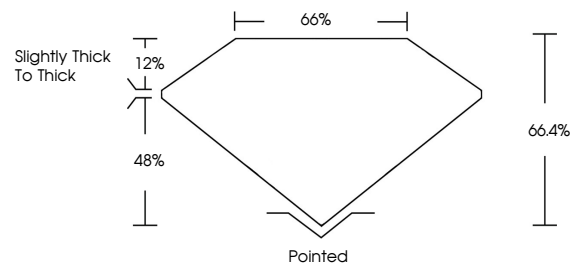

GRADING RESULTS

Carat Weight **1.51 CARAT**
Color Grade **FANCY YELLOW**
Clarity Grade **VS 1**

ADDITIONAL GRADING INFORMATION

Polish **EXCELLENT**
Symmetry **EXCELLENT**
Fluorescence **NONE**
Inscription(s) **IGI LG791627046**

Comments: This Laboratory Grown Diamond was created by Chemical Vapor Deposition (CVD) growth process.

PROPORTIONS

Sample Image Used

CLARITY CHARACTERISTICS

KEY TO SYMBOLS

Red symbols indicate internal characteristics.
Green symbols indicate external characteristics.