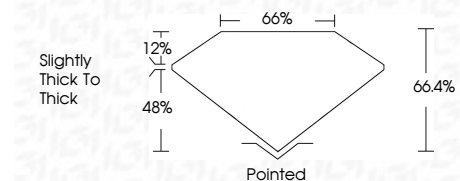

ELECTRONIC COPY

LG791627046
Report verification at igi.org

April 22, 2026
IGI Report Number **LG791627046**
Description **LABORATORY GROWN DIAMOND**
Shape and Cutting Style **CUT CORNERED
RECTANGULAR MODIFIED
BRILLIANT**
Measurements **7.96 X 5.74 X 3.81 MM**

GRADING RESULTS

Carat Weight **1.51 CARAT**
Color Grade **FANCY YELLOW**
Clarity Grade **VS 1**

ADDITIONAL GRADING INFORMATION

Polish **EXCELLENT**
Symmetry **EXCELLENT**
Fluorescence **NONE**
Inscription(s) **IGI LG791627046**
Comments: This Laboratory Grown Diamond was created by Chemical Vapor Deposition (CVD) growth process.

April 22, 2026
IGI Report No **LG791627046**
CUT CORNERED RECT. MODIFIED BRILLIANT
Carat Weight **1.51 CARAT**
Color Grade **FANCY YELLOW**
Clarity Grade **VS 1**
Depth **66.4%**
Table **48%**
Girdle **Slightly thick to thick**
Culet **Pointed**
Polish **EXCELLENT**
Symmetry **EXCELLENT**
Fluorescence **NONE**
Inscription(s) **IGI LG791627046**
Comments: This Laboratory Grown Diamond was created by Chemical Vapor Deposition (CVD) growth process.

GRADING RESULTS

Carat Weight **1.51 CARAT**
Color Grade **FANCY YELLOW**
Clarity Grade **VS 1**

ADDITIONAL GRADING INFORMATION

Polish **EXCELLENT**
Symmetry **EXCELLENT**
Fluorescence **NONE**
Inscription(s) **IGI LG791627046**