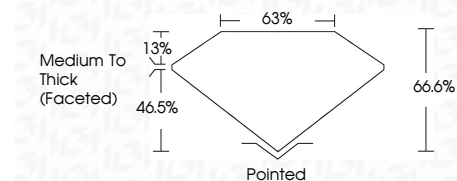

ELECTRONIC COPY

LG791626441
Report verification at igi.org

April 23, 2026
IGI Report Number **LG791626441**
Description **LABORATORY GROWN DIAMOND**
Shape and Cutting Style **PEAR MODIFIED BRILLIANT**
Measurements **9.83 X 6.47 X 4.31 MM**

GRADING RESULTS
Carat Weight **2.01 CARATS**
Color Grade **FANCY VIVID PINK**
Clarity Grade **VS 1**

ADDITIONAL GRADING INFORMATION
Polish **EXCELLENT**
Symmetry **EXCELLENT**
Fluorescence **SLIGHT**
Inscription(s) **IGI LG791626441**
Comments: This Laboratory Grown Diamond was created by Chemical Vapor Deposition (CVD) growth process. Indications of post-growth treatment.

April 23, 2026
IGI Report No LG791626441
PEAR MODIFIED BRILLIANT
9.83 X 6.47 X 4.31 MM
2.01 CARATS
FANCY VIVID PINK
VS 1
66.6%
63%
Medium To Thick (Faceted)
Pointed
EXCELLENT
EXCELLENT
SLIGHT
IGI LG791626441
Comments: This Laboratory Grown Diamond was created by Chemical Vapor Deposition (CVD) growth process. Indications of post-growth treatment.

GRADING RESULTS
Carat Weight **2.01 CARATS**
Color Grade **FANCY VIVID PINK**
Clarity Grade **VS 1**

ADDITIONAL GRADING INFORMATION
Polish **EXCELLENT**
Symmetry **EXCELLENT**
Fluorescence **SLIGHT**
Inscription(s) **IGI LG791626441**