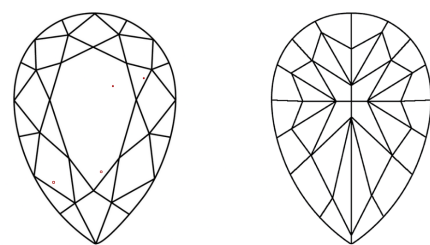

CLARITY CHARACTERISTICS

KEY TO SYMBOLS
Red symbols indicate internal characteristics.
Green symbols indicate external characteristics.