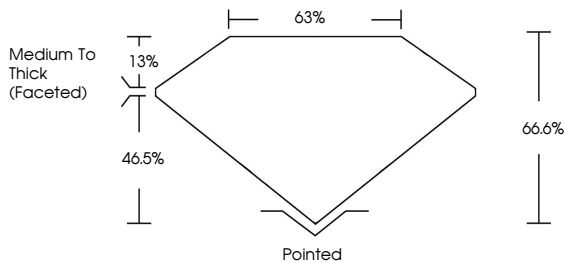

PROPORTIONS