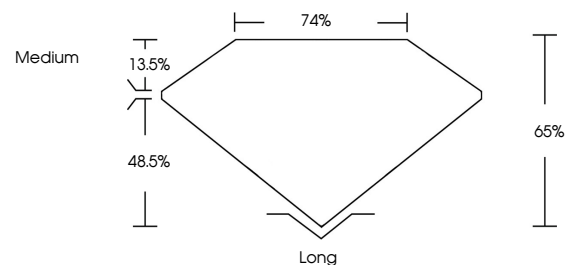

April 18, 2026
IGI Report No LG791618524
EMERALD CUT
1.50 CARAT
7.68 X 5.51 X 3.58 MM
Color Grade **FANCY VIVID GREEN**
Clarity Grade **VVS 2**
Depth **65%**
Table **48.5%**
Girdle **Medium**
Culet **Long**
Polish **EXCELLENT**
Symmetry **EXCELLENT**
Fluorescence **NONE**
Inscription(s) **IGI LG791618524**
Comments: This Laboratory Grown Diamond was created by Chemical Vapor Deposition (CVD) growth process. Indications of post-growth treatment.

LABORATORY GROWN DIAMOND REPORT

April 18, 2026
IGI Report Number **LG791618524**
Description **LABORATORY GROWN DIAMOND**
Shape and Cutting Style **EMERALD CUT**
Measurements **7.68 X 5.51 X 3.58 MM**

GRADING RESULTS
Carat Weight **1.50 CARAT**
Color Grade **FANCY VIVID GREEN**
Clarity Grade **VVS 2**

PROPORTIONS

Sample Image Used

CLARITY CHARACTERISTICS

KEY TO SYMBOLS

Red symbols indicate internal characteristics.
Green symbols indicate external characteristics.

COLOR

D E F G H I J Faint Very Light Light