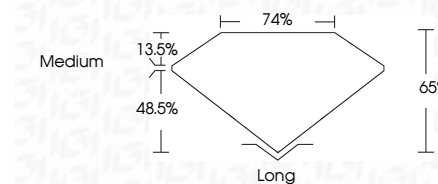

ELECTRONIC COPY

LG791618524
Report verification at igi.org

April 18, 2026
IGI Report Number **LG791618524**
Description **LABORATORY GROWN DIAMOND**
Shape and Cutting Style **EMERALD CUT**
Measurements **7.68 X 5.51 X 3.58 MM**

GRADING RESULTS
Carat Weight **1.50 CARAT**
Color Grade **FANCY VIVID GREEN**
Clarity Grade **VVS 2**

ADDITIONAL GRADING INFORMATION
Polish **EXCELLENT**
Symmetry **EXCELLENT**
Fluorescence **NONE**
Inscription(s) **IGI LG791618524**
Comments: This Laboratory Grown Diamond was created by Chemical Vapor Deposition (CVD) growth process. Indications of post-growth treatment.

April 18, 2026
IGI Report No LG791618524
EMERALD CUT
1.50 CARAT
7.68 X 5.51 X 3.58 MM
Color Grade **FANCY VIVID GREEN**
Clarity Grade **VVS 2**
Depth **65%**
Table **48.5%**
Girdle **Medium**
Culet **Long**
Polish **EXCELLENT**
Symmetry **EXCELLENT**
Fluorescence **NONE**
Inscription(s) **IGI LG791618524**
Comments: This Laboratory Grown Diamond was created by Chemical Vapor Deposition (CVD) growth process. Indications of post-growth treatment.

LABORATORY GROWN DIAMOND REPORT

April 18, 2026
IGI Report Number **LG791618524**
Description **LABORATORY GROWN DIAMOND**
Shape and Cutting Style **EMERALD CUT**
Measurements **7.68 X 5.51 X 3.58 MM**

GRADING RESULTS
Carat Weight **1.50 CARAT**
Color Grade **FANCY VIVID GREEN**
Clarity Grade **VVS 2**