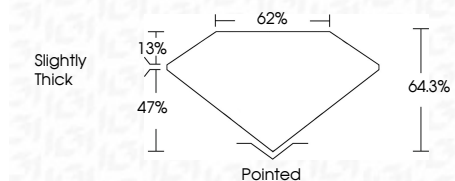

Measurements **11.68 X 7.48 X 4.81 MM**

GRADING RESULTS

Carat Weight **3.74 CARATS**
Color Grade **F**
Clarity Grade **VS 1**

ADDITIONAL GRADING INFORMATION

Polish **EXCELLENT**
Symmetry **EXCELLENT**
Fluorescence **NONE**
Inscription(s) **IGI LG791616499**
Comments: This Laboratory Grown Diamond was created by Chemical Vapor Deposition (CVD) growth process. Type IIa

April 14, 2026
IGI Report No LG791616499
CUT CORNERED RECT. MODIFIED BRILLIANT
11.68 X 7.48 X 4.81 MM
3.74 CARATS
F
VS 1
64.3%
47%
13%
Slightly Thick
Pointed
EXCELLENT
EXCELLENT
NONE
IGI LG791616499
Comments: This Laboratory Grown Diamond was created by Chemical Vapor Deposition (CVD) growth process. Type IIa

LABORATORY GROWN DIAMOND REPORT

April 14, 2026
IGI Report Number **LG791616499**
Description **LABORATORY GROWN DIAMOND**
Shape and Cutting Style **CUT CORNERED RECTANGULAR
MODIFIED BRILLIANT**
Measurements **11.68 X 7.48 X 4.81 MM**

GRADING RESULTS

Carat Weight **3.74 CARATS**
Color Grade **F**
Clarity Grade **VS 1**

ADDITIONAL GRADING INFORMATION

Polish **EXCELLENT**
Symmetry **EXCELLENT**
Fluorescence **NONE**
Inscription(s) **IGI LG791616499**