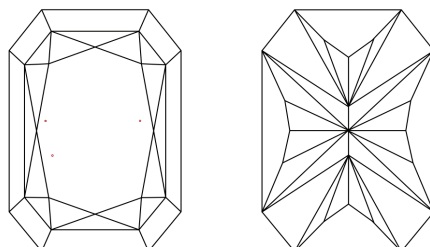

CLARITY CHARACTERISTICS

KEY TO SYMBOLS

Red symbols indicate internal characteristics.
Green symbols indicate external characteristics.