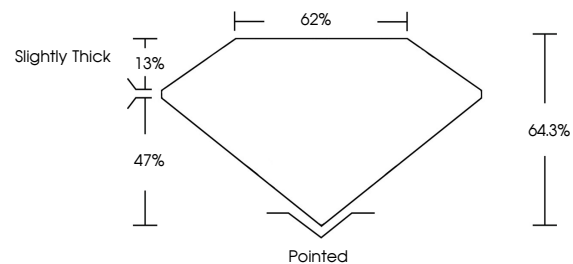

Measurements **11.68 X 7.48 X 4.81 MM**

GRADING RESULTS

Carat Weight **3.74 CARATS**
Color Grade **F**
Clarity Grade **VS 1**

ADDITIONAL GRADING INFORMATION

Polish **EXCELLENT**
Symmetry **EXCELLENT**
Fluorescence **NONE**
Inscription(s) **IGI LG791616499**
Comments: This Laboratory Grown Diamond was created by Chemical Vapor Deposition (CVD) growth process. Type IIa

GRADING RESULTS

Carat Weight **3.74 CARATS**
Color Grade **F**
Clarity Grade **VS 1**

ADDITIONAL GRADING INFORMATION

Polish **EXCELLENT**
Symmetry **EXCELLENT**
Fluorescence **NONE**
Inscription(s) **IGI LG791616499**

Comments: This Laboratory Grown Diamond was created by Chemical Vapor Deposition (CVD) growth process. Type IIa

PROPORTIONS

CLARITY CHARACTERISTICS

KEY TO SYMBOLS

Red symbols indicate internal characteristics.
Green symbols indicate external characteristics.