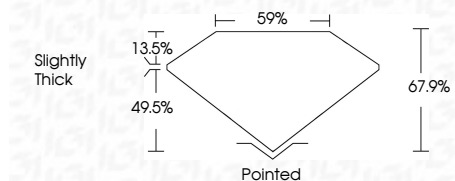

ELECTRONIC COPY

LG791609028
Report verification at igi.org

April 13, 2026
IGI Report Number **LG791609028**
Description **LABORATORY GROWN DIAMOND**
Shape and Cutting Style **CUT CORNERED SQUARE
MODIFIED BRILLIANT**
Measurements **8.95 X 8.61 X 5.85 MM**

GRADING RESULTS
Carat Weight **4.02 CARATS**
Color Grade **F**
Clarity Grade **VVS 2**

ADDITIONAL GRADING INFORMATION
Polish **EXCELLENT**
Symmetry **EXCELLENT**
Fluorescence **NONE**
Inscription(s) **IGI LG791609028**
Comments: This Laboratory Grown Diamond was created by Chemical Vapor Deposition (CVD) growth process. Type IIa

April 13, 2026
IGI Report No **LG791609028**
CUT CORNERED SQUARE MODIFIED BRILLIANT
8.95 X 8.61 X 5.85 MM
Carat Weight **4.02 CARATS**
Color Grade **F**
Clarity Grade **VVS 2**
Table **67.9%**
Depth **49.5%**
Girdle **Slightly Thick**
Culet **Pointed**
Polish **EXCELLENT**
Symmetry **EXCELLENT**
Fluorescence **NONE**
Inscription(s) **IGI LG791609028**
Comments: This Laboratory Grown Diamond was created by Chemical Vapor Deposition (CVD) growth process. Type IIa

GRADING RESULTS
Carat Weight **4.02 CARATS**
Color Grade **F**
Clarity Grade **VVS 2**

ADDITIONAL GRADING INFORMATION
Polish **EXCELLENT**
Symmetry **EXCELLENT**
Fluorescence **NONE**
Inscription(s) **IGI LG791609028**