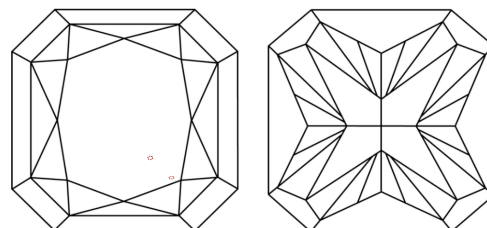

CLARITY CHARACTERISTICS

KEY TO SYMBOLS

Red symbols indicate internal characteristics.
Green symbols indicate external characteristics.