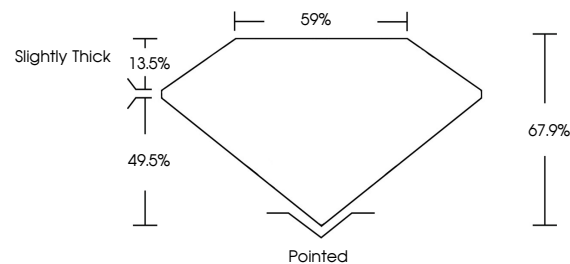

PROPORTIONS