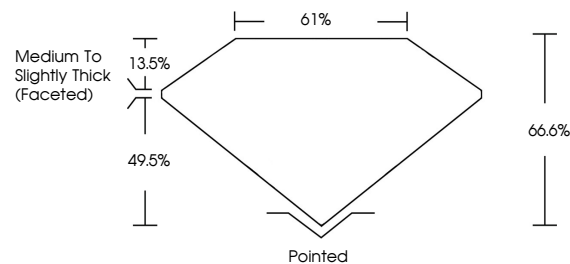

PROPORTIONS