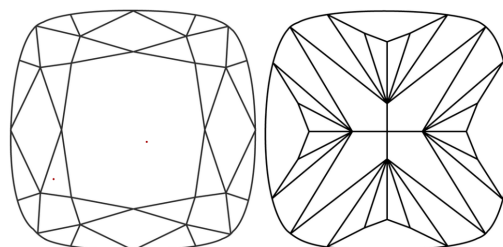

CLARITY CHARACTERISTICS

KEY TO SYMBOLS

Red symbols indicate internal characteristics.
Green symbols indicate external characteristics.