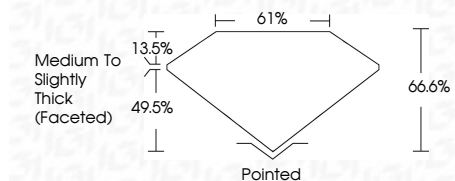

ELECTRONIC COPY

LG791607772
Report verification at igi.org

April 13, 2026
IGI Report Number **LG791607772**
Description **LABORATORY GROWN DIAMOND**
Shape and Cutting Style **SQUARE CUSHION MODIFIED BRILLIANT**
Measurements **8.10 X 7.96 X 5.30 MM**

GRADING RESULTS
Carat Weight **2.58 CARATS**
Color Grade **D**
Clarity Grade **VVS 2**

ADDITIONAL GRADING INFORMATION
Polish **EXCELLENT**
Symmetry **EXCELLENT**
Fluorescence **NONE**
Inscription(s) **IGI LG791607772**
Comments: This Laboratory Grown Diamond was created by Chemical Vapor Deposition (CVD) growth process. Type IIa

April 13, 2026
IGI Report No LG791607772
SQUARE CUSHION MODIFIED BRILLIANT
8.10 X 7.96 X 5.30 MM
Carat Weight **2.58 CARATS**
Color Grade **D**
Clarity Grade **VVS 2**
Table **49.5%**
Depth **13.5%**
Girdle **Medium to Slightly Thick (Faceted)**
Culet **Pointed**
Polish **EXCELLENT**
Symmetry **EXCELLENT**
Fluorescence **NONE**
Inscription(s) **IGI LG791607772**
Comments: This Laboratory Grown Diamond was created by Chemical Vapor Deposition (CVD) growth process. Type IIa

GRADING RESULTS
Carat Weight **2.58 CARATS**
Color Grade **D**
Clarity Grade **VVS 2**

ADDITIONAL GRADING INFORMATION
Polish **EXCELLENT**
Symmetry **EXCELLENT**
Fluorescence **NONE**
Inscription(s) **IGI LG791607772**