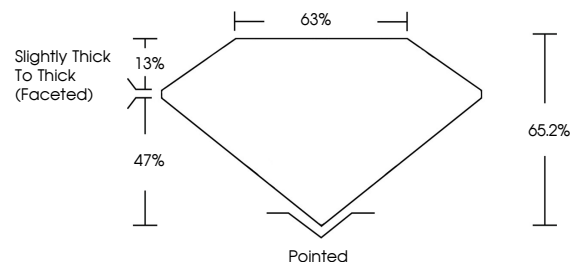

PROPORTIONS