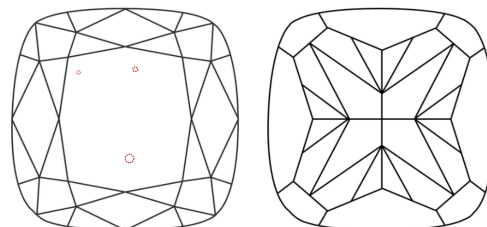

CLARITY CHARACTERISTICS

KEY TO SYMBOLS

Red symbols indicate internal characteristics.
Green symbols indicate external characteristics.