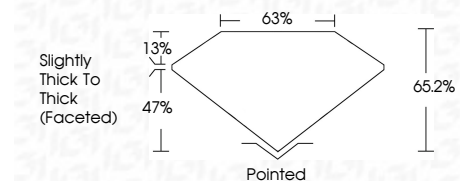

ELECTRONIC COPY

LG791601682
Report verification at igi.org

May 18, 2026
IGI Report Number **LG791601682**
Description **LABORATORY GROWN DIAMOND**
Shape and Cutting Style **SQUARE CUSHION MODIFIED BRILLIANT**
Measurements **6.69 X 6.47 X 4.22 MM**

GRADING RESULTS
Carat Weight **1.54 CARAT**
Color Grade **F**
Clarity Grade **VS 1**

ADDITIONAL GRADING INFORMATION
Polish **EXCELLENT**
Symmetry **EXCELLENT**
Fluorescence **NONE**
Inscription(s) **IGI LG791601682**
Comments: This Laboratory Grown Diamond was created by Chemical Vapor Deposition (CVD) growth process. Type IIa

May 18, 2026
IGI Report No LG791601682
SQUARE CUSHION MODIFIED BRILLIANT
6.69 X 6.47 X 4.22 MM
Carat Weight **1.54 CARAT**
Color Grade **F**
Clarity Grade **VS 1**
Depth **47%**
Table **13%**
Girdle **Slightly Thick To Thick (Faceted)**
Culet **Pointed**
Polish **EXCELLENT**
Symmetry **EXCELLENT**
Fluorescence **NONE**
Inscription(s) **IGI LG791601682**
Comments: This Laboratory Grown Diamond was created by Chemical Vapor Deposition (CVD) growth process. Type IIa

GRADING RESULTS
Carat Weight **1.54 CARAT**
Color Grade **F**
Clarity Grade **VS 1**

ADDITIONAL GRADING INFORMATION
Polish **EXCELLENT**
Symmetry **EXCELLENT**
Fluorescence **NONE**
Inscription(s) **IGI LG791601682**