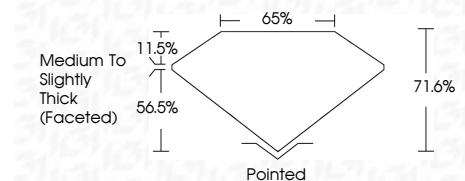

**ELECTRONIC COPY**

LG791601486  
Report verification at igi.org

April 21, 2026  
IGI Report Number **LG791601486**  
Description **LABORATORY GROWN DIAMOND**  
Shape and Cutting Style **FLOWER MODIFIED BRILLIANT**  
Measurements **5.68 X 5.59 X 4.00 MM**

**GRADING RESULTS**  
Carat Weight **1.05 CARAT**  
Color Grade **F**  
Clarity Grade **VS 1**

**ADDITIONAL GRADING INFORMATION**  
Polish **EXCELLENT**  
Symmetry **EXCELLENT**  
Fluorescence **NONE**  
Inscription(s) **IGI LG791601486**  
Comments: This Laboratory Grown Diamond was created by Chemical Vapor Deposition (CVD) growth process. Type IIa

April 21, 2026  
IGI Report No **LG791601486**  
**FLOWER MODIFIED BRILLIANT**  
5.68 X 5.59 X 4.00 MM  
1.05 CARAT  
F  
VS 1  
71.6%  
56.5%  
Medium to Slightly Thick (Faceted)  
Pointed  
EXCELLENT  
EXCELLENT  
NONE  
IGI LG791601486  
Comments: This Laboratory Grown Diamond was created by Chemical Vapor Deposition (CVD) growth process. Type IIa

**GRADING RESULTS**  
Carat Weight **1.05 CARAT**  
Color Grade **F**  
Clarity Grade **VS 1**

**ADDITIONAL GRADING INFORMATION**  
Polish **EXCELLENT**  
Symmetry **EXCELLENT**  
Fluorescence **NONE**  
Inscription(s) **IGI LG791601486**