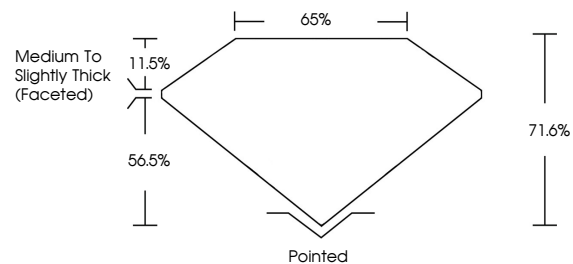

PROPORTIONS