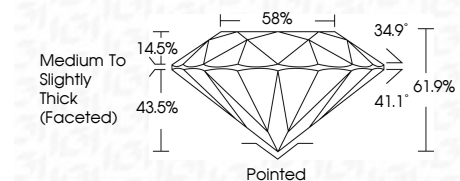

ELECTRONIC COPY

LG790698176
Report verification at igi.org

April 9, 2026
IGI Report Number **LG790698176**
Description **LABORATORY GROWN DIAMOND**
Shape and Cutting Style **ROUND BRILLIANT**
Measurements **8.71 - 8.76 X 5.40 MM**

GRADING RESULTS
Carat Weight **2.54 CARATS**
Color Grade **D**
Clarity Grade **VVS 2**
Cut Grade **IDEAL**

ADDITIONAL GRADING INFORMATION
Polish **EXCELLENT**
Symmetry **EXCELLENT**
Fluorescence **NONE**
Inscription(s) **IGI LG790698176**
Comments: This Laboratory Grown Diamond was created by Chemical Vapor Deposition (CVD) growth process. Type IIa

April 9, 2026
IGI Report No **LG790698176**
ROUND BRILLIANT
8.71 - 8.76 X 5.40 MM
Carat Weight **2.54 CARATS**
Color Grade **D**
Clarity Grade **VVS 2**
Cut Grade **IDEAL**
Depth **61.9%**
Table **58%**
Girdle **Medium To Slightly Thick (Faceted)**
Culet **Pointed**
Polish **EXCELLENT**
Symmetry **EXCELLENT**
Fluorescence **NONE**
Inscription(s) **IGI LG790698176**
Comments: This Laboratory Grown Diamond was created by Chemical Vapor Deposition (CVD) growth process. Type IIa

GRADING RESULTS
Carat Weight **2.54 CARATS**
Color Grade **D**
Clarity Grade **VVS 2**
Cut Grade **IDEAL**

ADDITIONAL GRADING INFORMATION
Polish **EXCELLENT**
Symmetry **EXCELLENT**
Fluorescence **NONE**
Inscription(s) **IGI LG790698176**