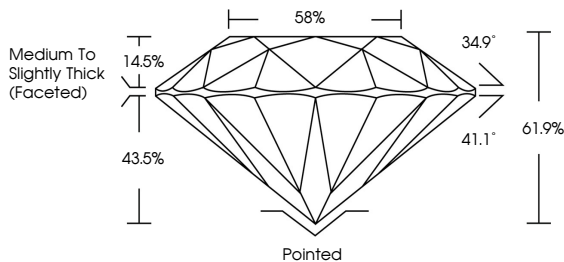

PROPORTIONS