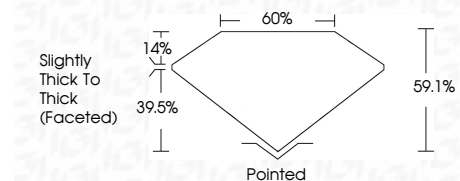

May 13, 2026
IGI Report Number **LG790692975**
Description **LABORATORY GROWN DIAMOND**
Shape and Cutting Style **PEAR BRILLIANT**
Measurements **9.87 X 6.13 X 3.62 MM**

GRADING RESULTS

Carat Weight **1.61 CARAT**
Color Grade **FANCY VIVID YELLOW**
Clarity Grade **VS 2**

Secondary color: Brown

PROPORTIONS

Sample Image Used

CLARITY CHARACTERISTICS

KEY TO SYMBOLS

Red symbols indicate internal characteristics.
Green symbols indicate external characteristics.

COLOR

D E F G H I J Faint Very Light Light

CLARITY

FL	IF	VS ¹⁻²	VS ¹⁻²	SI ¹⁻²	I ¹⁻³
Flawless	Internally Flawless	Very Very Slightly Included	Very Slightly Included	Slightly Included	Included

ADDITIONAL GRADING INFORMATION

Polish **EXCELLENT**
Symmetry **EXCELLENT**
Fluorescence **NONE**
Inscription(s) **IGI LG790692975**
Comments: As Grown - No indication of post-growth treatment.
This Laboratory Grown Diamond was created by High Pressure High Temperature (HPHT) growth process.
Secondary color: Brown

May 13, 2026
IGI Report No. LG790692975
PEAR BRILLIANT
9.87 X 6.13 X 3.62 MM
1.61 CARAT
FANCY VIVID YELLOW
VS 2
60%
59.1%
Slightly Thick to Thick (Faceted)
Pointed
EXCELLENT
EXCELLENT
NONE
IGI LG790692975