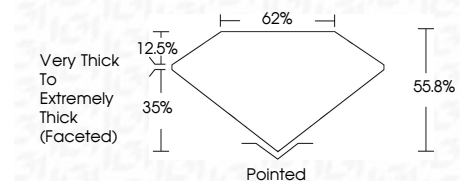

ELECTRONIC COPY

LG790692804
Report verification at igi.org

April 30, 2026
IGI Report Number **LG790692804**
Description **LABORATORY GROWN DIAMOND**
Shape and Cutting Style **PEAR MODIFIED BRILLIANT**
Measurements **14.03 X 9.28 X 5.18 MM**

GRADING RESULTS
Carat Weight **5.00 CARATS**
Color Grade **FANCY VIVID BLUE**
Clarity Grade **VS 2**

ADDITIONAL GRADING INFORMATION
Polish **EXCELLENT**
Symmetry **EXCELLENT**
Fluorescence **NONE**
Inscription(s) **IGI LG790692804**
Comments: This Laboratory Grown Diamond was created by Chemical Vapor Deposition (CVD) growth process. Indications of post-growth treatment.
Secondary color: Green

April 30, 2026
IGI Report No LG790692804
PEAR MODIFIED BRILLIANT
14.03 X 9.28 X 5.18 MM
5.00 CARATS
FANCY VIVID BLUE
VS 2
55.8%
62%
Very Thick to Extremely Thick (Faceted)
Pointed
EXCELLENT
EXCELLENT
NONE
IGI LG790692804
Comments: This Laboratory Grown Diamond was created by Chemical Vapor Deposition (CVD) growth process. Indications of post-growth treatment. Secondary color: Green

April 30, 2026
IGI Report Number **LG790692804**
Description **LABORATORY GROWN DIAMOND**
Shape and Cutting Style **PEAR MODIFIED BRILLIANT**
Measurements **14.03 X 9.28 X 5.18 MM**

GRADING RESULTS
Carat Weight **5.00 CARATS**
Color Grade **FANCY VIVID BLUE**
Clarity Grade **VS 2**