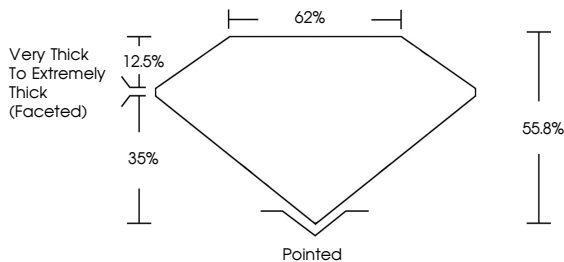

GRADING RESULTS
Carat Weight **5.00 CARATS**
Color Grade **FANCY VIVID BLUE**
Clarity Grade **VS 2**

ADDITIONAL GRADING INFORMATION
Polish **EXCELLENT**
Symmetry **EXCELLENT**
Fluorescence **NONE**
Inscription(s) **IGI LG790692804**
Comments: This Laboratory Grown Diamond was created by Chemical Vapor Deposition (CVD) growth process. Indications of post-growth treatment.
Secondary color: Green

April 30, 2026
IGI Report No LG790692804
PEAR MODIFIED BRILLIANT
14.03 X 9.28 X 5.18 MM
5.00 CARATS
FANCY VIVID BLUE
VS 2
55.8%
62%
Very Thick to Extremely Thick (Faceted)
Pointed
EXCELLENT
EXCELLENT
NONE
IGI LG790692804
Comments: This Laboratory Grown Diamond was created by Chemical Vapor Deposition (CVD) growth process. Indications of post-growth treatment. Secondary color: Green

April 30, 2026
IGI Report Number **LG790692804**
Description **LABORATORY GROWN DIAMOND**
Shape and Cutting Style **PEAR MODIFIED BRILLIANT**
Measurements **14.03 X 9.28 X 5.18 MM**

GRADING RESULTS
Carat Weight **5.00 CARATS**
Color Grade **FANCY VIVID BLUE**
Clarity Grade **VS 2**

PROPORTIONS

Sample Image Used

CLARITY CHARACTERISTICS

KEY TO SYMBOLS
Red symbols indicate internal characteristics.
Green symbols indicate external characteristics.

COLOR

D	E	F	G	H	I	J	Faint	Very Light	Light
---	---	---	---	---	---	---	-------	------------	-------