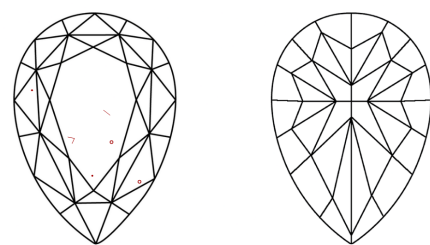

April 30, 2026
IGI Report Number **LG790692804**
Description **LABORATORY GROWN DIAMOND**
Shape and Cutting Style **PEAR MODIFIED BRILLIANT**
Measurements **14.03 X 9.28 X 5.18 MM**

GRADING RESULTS
Carat Weight **5.00 CARATS**
Color Grade **FANCY VIVID BLUE**
Clarity Grade **VS 2**

PROPORTIONS

Sample Image Used

CLARITY CHARACTERISTICS

KEY TO SYMBOLS
Red symbols indicate internal characteristics.
Green symbols indicate external characteristics.

COLOR

D	E	F	G	H	I	J	Faint	Very Light	Light
---	---	---	---	---	---	---	-------	------------	-------

CLARITY

FL	IF	VS ¹⁻²	VS ¹⁻²	SI ¹⁻²	I ¹⁻³
Flawless	Internally Flawless	Very Very Slightly Included	Very Slightly Included	Slightly Included	Included