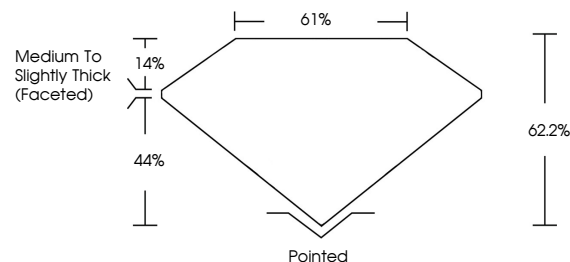

PROPORTIONS