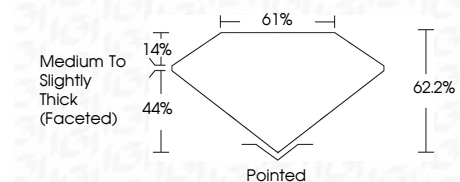

ELECTRONIC COPY

LG790674691
Report verification at igi.org

April 17, 2026
IGI Report Number **LG790674691**
Description **LABORATORY GROWN DIAMOND**

Shape and Cutting Style **PEAR BRILLIANT**
Measurements **13.11 X 8.68 X 5.40 MM**

GRADING RESULTS
Carat Weight **3.58 CARATS**
Color Grade **E**
Clarity Grade **VVS 2**

Sample Image Used

ADDITIONAL GRADING INFORMATION
Polish **EXCELLENT**
Symmetry **EXCELLENT**
Fluorescence **NONE**
Inscription(s) **IGI LG790674691**
Comments: This Laboratory Grown Diamond was created by Chemical Vapor Deposition (CVD) growth process. Type IIa

April 17, 2026
IGI Report No LG790674691
PEAR BRILLIANT
3.58 CARATS
E
13.11 X 8.68 X 5.40 MM
Carat Weight
Color Grade
Clarity Grade
Depth
Table
Girdle
Medium to Slightly Thick (Faceted)
Pointed
EXCELLENT
EXCELLENT
NONE
IGI LG790674691
Inscription(s)
Comments: This Laboratory Grown Diamond was created by Chemical Vapor Deposition (CVD) growth process. Type IIa

LABORATORY GROWN DIAMOND REPORT

April 17, 2026
IGI Report Number **LG790674691**
Description **LABORATORY GROWN DIAMOND**
Shape and Cutting Style **PEAR BRILLIANT**
Measurements **13.11 X 8.68 X 5.40 MM**