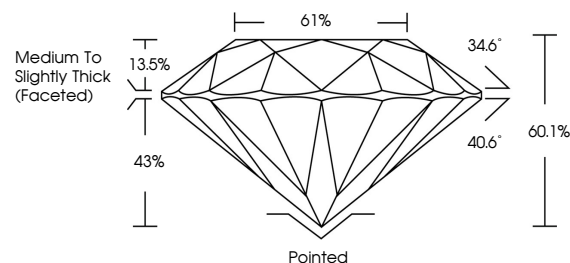

PROPORTIONS