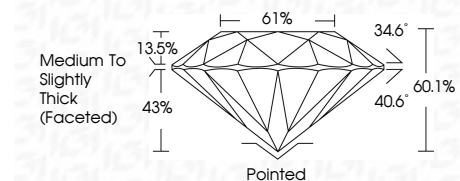

ELECTRONIC COPY

LG790674581
Report verification at igi.org

April 18, 2026
IGI Report Number **LG790674581**
Description **LABORATORY GROWN DIAMOND**
Shape and Cutting Style **ROUND BRILLIANT**
Measurements **7.38 - 7.40 X 4.44 MM**

GRADING RESULTS
Carat Weight **1.50 CARAT**
Color Grade **E**
Clarity Grade **VVS 1**
Cut Grade **EXCELLENT**

ADDITIONAL GRADING INFORMATION
Polish **EXCELLENT**
Symmetry **EXCELLENT**
Fluorescence **NONE**
Inscription(s) **IGI LG790674581**
Comments: This Laboratory Grown Diamond was created by Chemical Vapor Deposition (CVD) growth process. Type IIa

April 18, 2026
IGI Report No LG790674581
ROUND BRILLIANT
7.38 - 7.40 X 4.44 MM
1.50 CARAT
E
VVS 1
EXCELLENT
60.1%
61%
Medium To Slightly Thick (Faceted)
Pointed
EXCELLENT
EXCELLENT
NONE
IGI LG790674581
Comments: This Laboratory Grown Diamond was created by Chemical Vapor Deposition (CVD) growth process. Type IIa

GRADING RESULTS
Carat Weight **1.50 CARAT**
Color Grade **E**
Clarity Grade **VVS 1**
Cut Grade **EXCELLENT**

ADDITIONAL GRADING INFORMATION
Polish **EXCELLENT**
Symmetry **EXCELLENT**
Fluorescence **NONE**
Inscription(s) **IGI LG790674581**