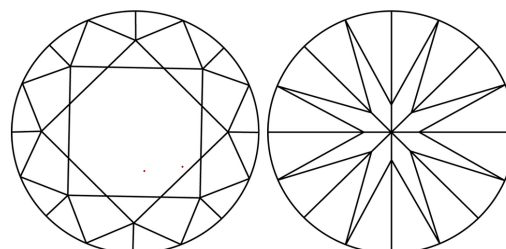

CLARITY CHARACTERISTICS

KEY TO SYMBOLS

Red symbols indicate internal characteristics.
Green symbols indicate external characteristics.