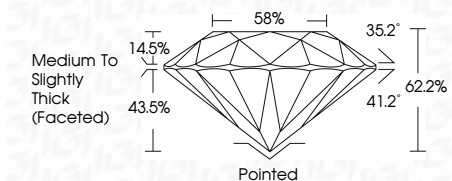

ELECTRONIC COPY

LG790674531
Report verification at igi.org

April 18, 2026
IGI Report Number **LG790674531**
Description **LABORATORY GROWN DIAMOND**
Shape and Cutting Style **ROUND BRILLIANT**
Measurements **8.77 - 8.80 X 5.46 MM**

GRADING RESULTS

Carat Weight **2.59 CARATS**
Color Grade **F**
Clarity Grade **VVS 2**
Cut Grade **IDEAL**

ADDITIONAL GRADING INFORMATION

Polish **EXCELLENT**
Symmetry **EXCELLENT**
Fluorescence **NONE**
Inscription(s) **IGI LG790674531**
Comments: This Laboratory Grown Diamond was created by Chemical Vapor Deposition (CVD) growth process. Type IIa

April 18, 2026
IGI Report No LG790674531
ROUND BRILLIANT
8.77 - 8.80 X 5.46 MM
2.59 CARATS
Color Grade **F**
Clarity Grade **VVS 2**
Cut Grade **IDEAL**
Depth **62.2%**
Table **58%**
Girdle **Medium To Slightly Thick (Faceted)**
Culet **Pointed**
Polish **EXCELLENT**
Symmetry **EXCELLENT**
Fluorescence **NONE**
Inscription(s) **IGI LG790674531**
Comments: This Laboratory Grown Diamond was created by Chemical Vapor Deposition (CVD) growth process. Type IIa

GRADING RESULTS

Carat Weight **2.59 CARATS**
Color Grade **F**
Clarity Grade **VVS 2**
Cut Grade **IDEAL**

ADDITIONAL GRADING INFORMATION

Polish **EXCELLENT**
Symmetry **EXCELLENT**
Fluorescence **NONE**
Inscription(s) **IGI LG790674531**