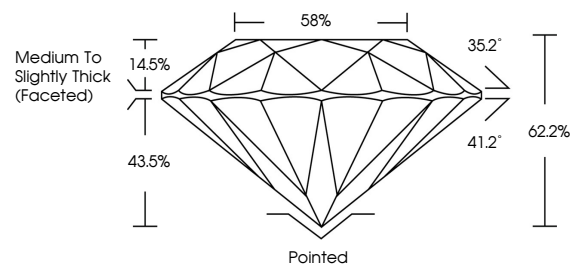

GRADING RESULTS

Carat Weight **2.59 CARATS**
Color Grade **F**
Clarity Grade **VVS 2**
Cut Grade **IDEAL**

ADDITIONAL GRADING INFORMATION

Polish **EXCELLENT**
Symmetry **EXCELLENT**
Fluorescence **NONE**
Inscription(s) **IGI LG790674531**
Comments: This Laboratory Grown Diamond was created by Chemical Vapor Deposition (CVD) growth process. Type IIa

April 18, 2026
IGI Report No LG790674531
ROUND BRILLIANT
8.77 - 8.80 X 5.46 MM
2.59 CARATS
Color Grade **F**
Clarity Grade **VVS 2**
Cut Grade **IDEAL**
Depth **62.2%**
Table **58%**
Girdle **Medium To Slightly Thick (Faceted)**
Culet **Pointed**
Polish **EXCELLENT**
Symmetry **EXCELLENT**
Fluorescence **NONE**
Inscription(s) **IGI LG790674531**
Comments: This Laboratory Grown Diamond was created by Chemical Vapor Deposition (CVD) growth process. Type IIa

GRADING RESULTS

Carat Weight **2.59 CARATS**
Color Grade **F**
Clarity Grade **VVS 2**
Cut Grade **IDEAL**

ADDITIONAL GRADING INFORMATION

Polish **EXCELLENT**
Symmetry **EXCELLENT**
Fluorescence **NONE**
Inscription(s) **IGI LG790674531**

Comments: This Laboratory Grown Diamond was created by Chemical Vapor Deposition (CVD) growth process. Type IIa

PROPORTIONS

CLARITY CHARACTERISTICS

KEY TO SYMBOLS

Red symbols indicate internal characteristics.
Green symbols indicate external characteristics.