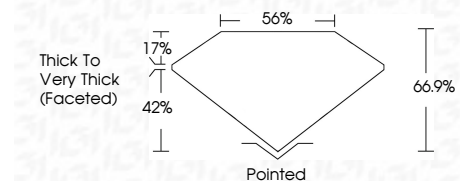

**ELECTRONIC COPY**

LG790653923  
Report verification at igi.org

April 27, 2026  
IGI Report Number **LG790653923**  
Description **LABORATORY GROWN DIAMOND**  
Shape and Cutting Style **OVAL MODIFIED BRILLIANT**  
Measurements **14.40 X 10.36 X 6.93 MM**

**GRADING RESULTS**  
Carat Weight **8.00 CARATS**  
Color Grade **FANCY VIVID YELLOW**  
Clarity Grade **VS 2**

**ADDITIONAL GRADING INFORMATION**  
Polish **EXCELLENT**  
Symmetry **EXCELLENT**  
Fluorescence **NONE**  
Inscription(s) **IGI LG790653923**  
Comments: This Laboratory Grown Diamond was created by Chemical Vapor Deposition (CVD) growth process.

April 27, 2026  
IGI Report No **LG790653923**  
**OVAL MODIFIED BRILLIANT**  
14.40 X 10.36 X 6.93 MM  
8.00 CARATS  
FANCY VIVID YELLOW  
VS 2  
66.9%  
42%  
17%  
Thick to Very Thick (Faceted)  
Pointed  
EXCELLENT  
EXCELLENT  
NONE  
IGI LG790653923  
Comments: This Laboratory Grown Diamond was created by Chemical Vapor Deposition (CVD) growth process.

**GRADING RESULTS**  
Carat Weight **8.00 CARATS**  
Color Grade **FANCY VIVID YELLOW**  
Clarity Grade **VS 2**

**ADDITIONAL GRADING INFORMATION**  
Polish **EXCELLENT**  
Symmetry **EXCELLENT**  
Fluorescence **NONE**  
Inscription(s) **IGI LG790653923**