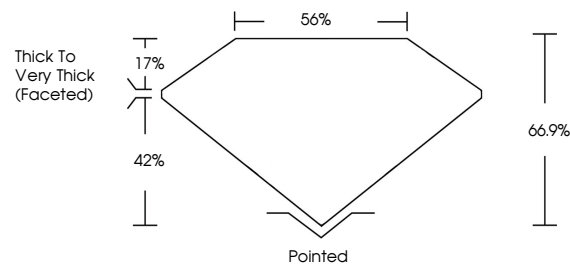

PROPORTIONS