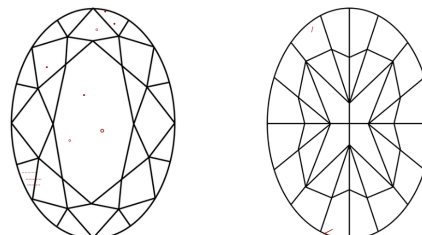

CLARITY CHARACTERISTICS

KEY TO SYMBOLS

Red symbols indicate internal characteristics.
Green symbols indicate external characteristics.

COLOR

D E F G H I J Faint Very Light Light

CLARITY

FL	IF	VS¹⁻²	VS¹⁻²	SI¹⁻²	I¹⁻³
Flawless	Internally Flawless	Very Very Slightly Included	Very Slightly Included	Slightly Included	Included