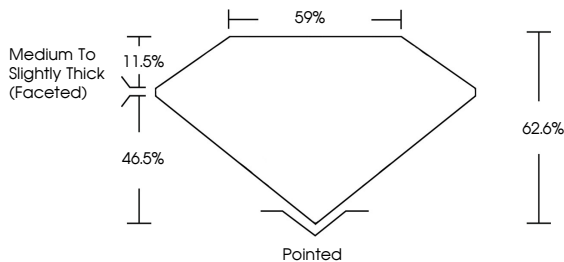

**ELECTRONIC COPY**

LG790653183  
Report verification at igi.org

April 24, 2026  
IGI Report Number **LG790653183**  
Description **LABORATORY GROWN DIAMOND**

Shape and Cutting Style **PEAR MODIFIED BRILLIANT**  
Measurements **8.75 X 5.29 X 3.31 MM**

**GRADING RESULTS**  
Carat Weight **1.10 CARAT**  
Color Grade **FANCY VIVID YELLOW**  
Clarity Grade **VS 1**

**ADDITIONAL GRADING INFORMATION**  
Polish **EXCELLENT**  
Symmetry **EXCELLENT**  
Fluorescence **NONE**  
Inscription(s) **IGI LG790653183**  
Comments: This Laboratory Grown Diamond was created by Chemical Vapor Deposition (CVD) growth process.

April 24, 2026  
IGI Report No. LG790653183  
**PEAR MODIFIED BRILLIANT**  
Carat Weight **1.10 CARAT**  
Color Grade **FANCY VIVID YELLOW**  
Clarity Grade **VS 1**  
Depth **62.6%**  
Table **59%**  
Girdle **Medium to Slightly Thick (Faceted)**  
Culet **Pointed**  
Polish **EXCELLENT**  
Symmetry **EXCELLENT**  
Fluorescence **NONE**  
Inscription(s) **IGI LG790653183**  
Comments: This Laboratory Grown Diamond was created by Chemical Vapor Deposition (CVD) growth process.

Sample Image Used

**PROPORTIONS**

**CLARITY CHARACTERISTICS**

**KEY TO SYMBOLS**  
Red symbols indicate internal characteristics.  
Green symbols indicate external characteristics.

**COLOR**

|   |   |   |   |   |   |   |       |            |       |
|---|---|---|---|---|---|---|-------|------------|-------|
| D | E | F | G | H | I | J | Faint | Very Light | Light |
|---|---|---|---|---|---|---|-------|------------|-------|