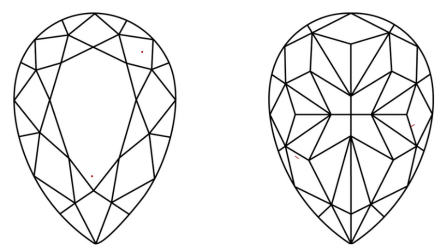

April 24, 2026  
IGI Report No. LG790653183  
**PEAR MODIFIED BRILLIANT**  
Carat Weight **1.10 CARAT**  
Color Grade **FANCY VIVID YELLOW**  
Clarity Grade **VS 1**  
Depth **62.6%**  
Table **59%**  
Girdle **Medium to Slightly Thick (Faceted)**  
Culet **Pointed**  
Polish **EXCELLENT**  
Symmetry **EXCELLENT**  
Fluorescence **NONE**  
Inscription(s) **IGI LG790653183**  
Comments: This Laboratory Grown Diamond was created by Chemical Vapor Deposition (CVD) growth process.

Sample Image Used

**PROPORTIONS**

**CLARITY CHARACTERISTICS**

**KEY TO SYMBOLS**  
Red symbols indicate internal characteristics.  
Green symbols indicate external characteristics.

**COLOR**

|   |   |   |   |   |   |   |       |            |       |
|---|---|---|---|---|---|---|-------|------------|-------|
| D | E | F | G | H | I | J | Faint | Very Light | Light |
|---|---|---|---|---|---|---|-------|------------|-------|