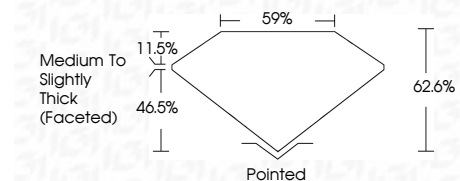

**ELECTRONIC COPY**

LG790653183  
Report verification at igi.org

April 24, 2026  
IGI Report Number **LG790653183**  
Description **LABORATORY GROWN DIAMOND**

Shape and Cutting Style **PEAR MODIFIED BRILLIANT**  
Measurements **8.75 X 5.29 X 3.31 MM**

**GRADING RESULTS**  
Carat Weight **1.10 CARAT**  
Color Grade **FANCY VIVID YELLOW**  
Clarity Grade **VS 1**

**ADDITIONAL GRADING INFORMATION**  
Polish **EXCELLENT**  
Symmetry **EXCELLENT**  
Fluorescence **NONE**  
Inscription(s) **IGI LG790653183**  
Comments: This Laboratory Grown Diamond was created by Chemical Vapor Deposition (CVD) growth process.

April 24, 2026  
IGI Report No. LG790653183  
**PEAR MODIFIED BRILLIANT**  
Carat Weight **1.10 CARAT**  
Color Grade **FANCY VIVID YELLOW**  
Clarity Grade **VS 1**  
Depth **62.6%**  
Table **59%**  
Girdle **Medium to Slightly Thick (Faceted)**  
Culet **Pointed**  
Polish **EXCELLENT**  
Symmetry **EXCELLENT**  
Fluorescence **NONE**  
Inscription(s) **IGI LG790653183**  
Comments: This Laboratory Grown Diamond was created by Chemical Vapor Deposition (CVD) growth process.