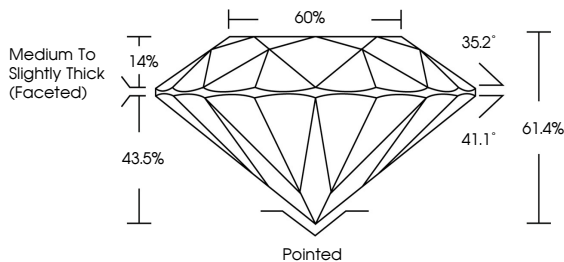

ELECTRONIC COPY

LG790651600
Report verification at igi.org

April 21, 2026
IGI Report Number **LG790651600**
Description **LABORATORY GROWN DIAMOND**
Shape and Cutting Style **ROUND BRILLIANT**
Measurements **6.37 - 6.44 X 3.94 MM**

April 21, 2026
IGI Report No LG790651600
ROUND BRILLIANT
6.37 - 6.44 X 3.94 MM
1.00 CARAT
FANCY VIVID BLUE
VS 1
IDEAL
61.4%
60%
Medium To Slightly Thick (Faceted)
Pointed
EXCELLENT
EXCELLENT
NONE
IGI LG790651600
Comments: This Laboratory Grown Diamond was created by Chemical Vapor Deposition (CVD) growth process. Indications of post-growth treatment.

April 21, 2026
IGI Report Number **LG790651600**
Description **LABORATORY GROWN DIAMOND**
Shape and Cutting Style **ROUND BRILLIANT**
Measurements **6.37 - 6.44 X 3.94 MM**

GRADING RESULTS

Carat Weight **1.00 CARAT**
Color Grade **FANCY VIVID BLUE**
Clarity Grade **VS 1**
Cut Grade **IDEAL**

PROPORTIONS

CLARITY CHARACTERISTICS

KEY TO SYMBOLS

Red symbols indicate internal characteristics.
Green symbols indicate external characteristics.

Sample Image Used

COLOR

D	E	F	G	H	I	J	Faint	Very Light	Light
---	---	---	---	---	---	---	-------	------------	-------