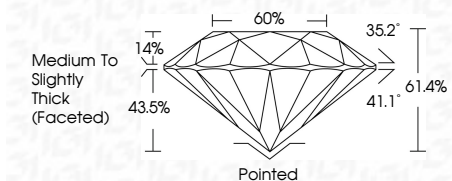

ELECTRONIC COPY

LG790651600
Report verification at igi.org

April 21, 2026
IGI Report Number **LG790651600**
Description **LABORATORY GROWN DIAMOND**
Shape and Cutting Style **ROUND BRILLIANT**
Measurements **6.37 - 6.44 X 3.94 MM**

GRADING RESULTS

Carat Weight **1.00 CARAT**
Color Grade **FANCY VIVID BLUE**
Clarity Grade **VS 1**
Cut Grade **IDEAL**

ADDITIONAL GRADING INFORMATION

Polish **EXCELLENT**
Symmetry **EXCELLENT**
Fluorescence **NONE**
Inscription(s) **IGI LG790651600**
Comments: This Laboratory Grown Diamond was created by Chemical Vapor Deposition (CVD) growth process. Indications of post-growth treatment.

April 21, 2026
IGI Report No LG790651600
ROUND BRILLIANT
6.37 - 6.44 X 3.94 MM
1.00 CARAT
FANCY VIVID BLUE
VS 1
IDEAL
61.4%
60%
Medium To Slightly Thick (Faceted)
Pointed
EXCELLENT
EXCELLENT
NONE
IGI LG790651600
Comments: This Laboratory Grown Diamond was created by Chemical Vapor Deposition (CVD) growth process. Indications of post-growth treatment.

April 21, 2026
IGI Report Number **LG790651600**
Description **LABORATORY GROWN DIAMOND**
Shape and Cutting Style **ROUND BRILLIANT**
Measurements **6.37 - 6.44 X 3.94 MM**

GRADING RESULTS

Carat Weight **1.00 CARAT**
Color Grade **FANCY VIVID BLUE**
Clarity Grade **VS 1**
Cut Grade **IDEAL**