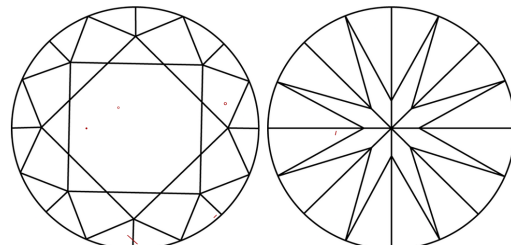

PROPORTIONS

CLARITY CHARACTERISTICS

KEY TO SYMBOLS

Red symbols indicate internal characteristics.
Green symbols indicate external characteristics.

Sample Image Used

COLOR

D	E	F	G	H	I	J	Faint	Very Light	Light
---	---	---	---	---	---	---	-------	------------	-------