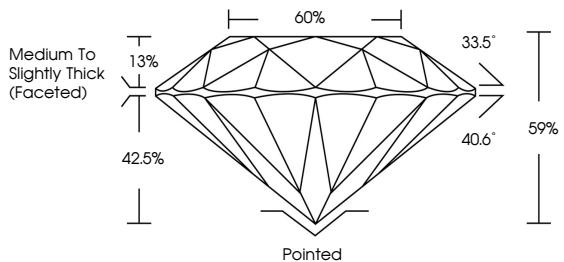

PROPORTIONS