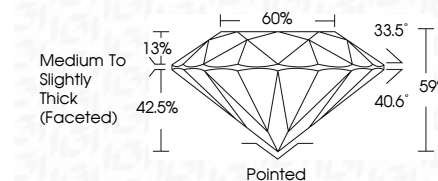

ELECTRONIC COPY

LG790650462
Report verification at igi.org

April 10, 2026
IGI Report Number **LG790650462**
Description **LABORATORY GROWN DIAMOND**
Shape and Cutting Style **ROUND BRILLIANT**
Measurements **7.31 - 7.37 X 4.33 MM**

GRADING RESULTS
Carat Weight **1.43 CARAT**
Color Grade **E**
Clarity Grade **VVS 2**
Cut Grade **IDEAL**

ADDITIONAL GRADING INFORMATION
Polish **EXCELLENT**
Symmetry **EXCELLENT**
Fluorescence **NONE**
Inscription(s) **IGI LG790650462**
Comments: This Laboratory Grown Diamond was created by Chemical Vapor Deposition (CVD) growth process. Type IIa

LABORATORY GROWN DIAMOND REPORT

April 10, 2026
IGI Report Number **LG790650462**
Description **LABORATORY GROWN DIAMOND**
Shape and Cutting Style **ROUND BRILLIANT**
Measurements **7.31 - 7.37 X 4.33 MM**

GRADING RESULTS
Carat Weight **1.43 CARAT**
Color Grade **E**
Clarity Grade **VVS 2**
Cut Grade **IDEAL**

ADDITIONAL GRADING INFORMATION
Polish **EXCELLENT**
Symmetry **EXCELLENT**
Fluorescence **NONE**
Inscription(s) **IGI LG790650462**