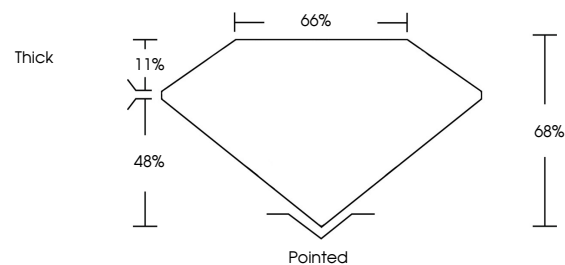

GRADING RESULTS

Carat Weight **3.03 CARATS**
Color Grade **FANCY INTENSE YELLOW**
Clarity Grade **VVS 2**

ADDITIONAL GRADING INFORMATION

Polish **EXCELLENT**
Symmetry **EXCELLENT**
Fluorescence **NONE**
Inscription(s) **IGI LG790649405**

Comments: This Laboratory Grown Diamond was created by Chemical Vapor Deposition (CVD) growth process.

PROPORTIONS

CLARITY CHARACTERISTICS

KEY TO SYMBOLS

Red symbols indicate internal characteristics.
Green symbols indicate external characteristics.