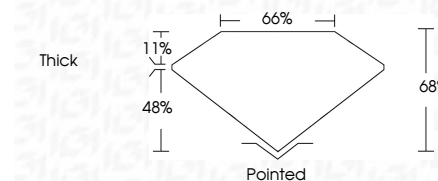

ELECTRONIC COPY

LG790649405
Report verification at igi.org

April 17, 2026
IGI Report Number **LG790649405**
Description **LABORATORY GROWN DIAMOND**
Shape and Cutting Style **CUT CORNERED
RECTANGULAR MODIFIED
BRILLIANT**
Measurements **9.93 X 6.84 X 4.65 MM**

GRADING RESULTS

Carat Weight **3.03 CARATS**
Color Grade **FANCY INTENSE YELLOW**
Clarity Grade **VVS 2**

ADDITIONAL GRADING INFORMATION

Polish **EXCELLENT**
Symmetry **EXCELLENT**
Fluorescence **NONE**
Inscription(s) **IGI LG790649405**
Comments: This Laboratory Grown Diamond was created by Chemical Vapor Deposition (CVD) growth process.

April 17, 2026
IGI Report No LG790649405
CUT CORNERED RECT. MODIFIED BRILLIANT
3.03 CARATS
Carat Weight
Color Grade **FANCY INTENSE YELLOW**
Clarity Grade **VVS 2**
Depth **68%**
Table **65%**
Girdle **Thick**
Culet **Pointed**
Polish **EXCELLENT**
Symmetry **EXCELLENT**
Fluorescence **NONE**
Inscription(s) **IGI LG790649405**
Comments: This Laboratory Grown Diamond was created by Chemical Vapor Deposition (CVD) growth process.

GRADING RESULTS

Carat Weight **3.03 CARATS**
Color Grade **FANCY INTENSE YELLOW**
Clarity Grade **VVS 2**

ADDITIONAL GRADING INFORMATION

Polish **EXCELLENT**
Symmetry **EXCELLENT**
Fluorescence **NONE**
Inscription(s) **IGI LG790649405**