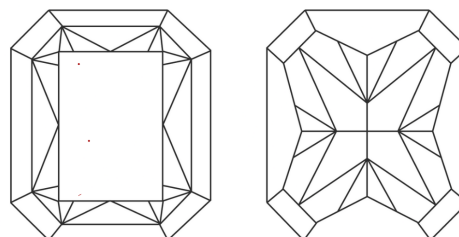

CLARITY CHARACTERISTICS

KEY TO SYMBOLS

Red symbols indicate internal characteristics.
Green symbols indicate external characteristics.