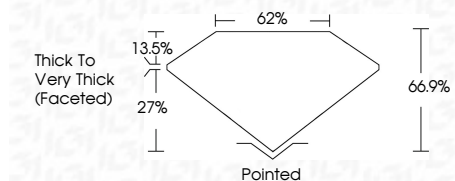

ELECTRONIC COPY

LG790649350
Report verification at igi.org

April 17, 2026
IGI Report Number **LG790649350**
Description **LABORATORY GROWN DIAMOND**
Shape and Cutting Style **SQUARE CUSHION MODIFIED BRILLIANT**
Measurements **5.57 X 5.37 X 3.59 MM**

GRADING RESULTS
Carat Weight **1.01 CARAT**
Color Grade **FANCY VIVID PINK**
Clarity Grade **VVS 2**

ADDITIONAL GRADING INFORMATION
Polish **VERY GOOD**
Symmetry **EXCELLENT**
Fluorescence **STRONG**
Inscription(s) **IGI LG790649350**
Comments: This Laboratory Grown Diamond was created by Chemical Vapor Deposition (CVD) growth process. Indications of post-growth treatment.

April 17, 2026
IGI Report No LG790649350
SQUARE CUSHION MODIFIED BRILLIANT
1.01 CARAT
FANCY VIVID PINK
VVS 2
5.57 X 5.37 X 3.59 MM
66.9%
27%
13.5%
Thick To Very Thick (Faceted)
Pointed
VERY GOOD
EXCELLENT
STRONG
IGI LG790649350
Comments: This Laboratory Grown Diamond was created by Chemical Vapor Deposition (CVD) growth process. Indications of post-growth treatment.

GRADING RESULTS
Carat Weight **1.01 CARAT**
Color Grade **FANCY VIVID PINK**
Clarity Grade **VVS 2**

ADDITIONAL GRADING INFORMATION
Polish **VERY GOOD**
Symmetry **EXCELLENT**
Fluorescence **STRONG**
Inscription(s) **IGI LG790649350**