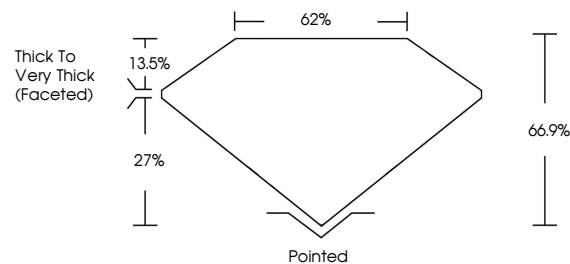

PROPORTIONS