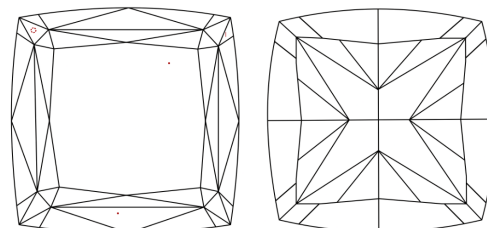

CLARITY CHARACTERISTICS

KEY TO SYMBOLS

Red symbols indicate internal characteristics.
Green symbols indicate external characteristics.