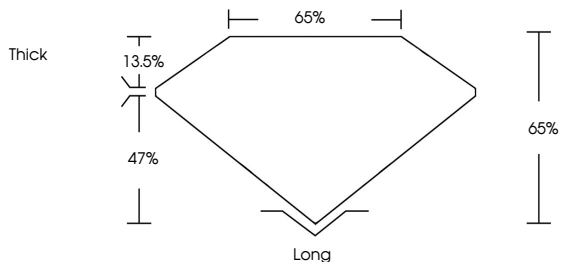

PROPORTIONS