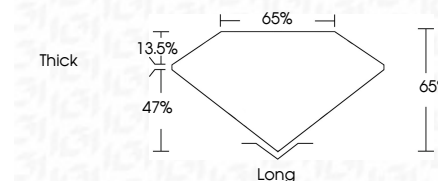

ELECTRONIC COPY

LG790647753
Report verification at igi.org

April 16, 2026
IGI Report Number **LG790647753**
Description **LABORATORY GROWN DIAMOND**
Shape and Cutting Style **EMERALD CUT**
Measurements **9.98 X 6.69 X 4.35 MM**

GRADING RESULTS

Carat Weight **3.02 CARATS**
Color Grade **FANCY VIVID BLUE**
Clarity Grade **VS 1**

ADDITIONAL GRADING INFORMATION

Polish **EXCELLENT**
Symmetry **EXCELLENT**
Fluorescence **NONE**
Inscription(s) **IGI LG790647753**
Comments: This Laboratory Grown Diamond was created by Chemical Vapor Deposition (CVD) growth process. Indications of post-growth treatment.

April 16, 2026
IGI Report No LG790647753
EMERALD CUT
3.02 CARATS
Carat Weight **FANCY VIVID BLUE**
Color Grade **VS 1**
Depth **65%**
Table **65%**
Girdle **Thick**
Culet **Long**
Polish **EXCELLENT**
Symmetry **EXCELLENT**
Fluorescence **NONE**
Inscription(s) **IGI LG790647753**
Comments: This Laboratory Grown Diamond was created by Chemical Vapor Deposition (CVD) growth process. Indications of post-growth treatment.

LABORATORY GROWN DIAMOND REPORT

April 16, 2026
IGI Report Number **LG790647753**
Description **LABORATORY GROWN DIAMOND**
Shape and Cutting Style **EMERALD CUT**
Measurements **9.98 X 6.69 X 4.35 MM**

GRADING RESULTS