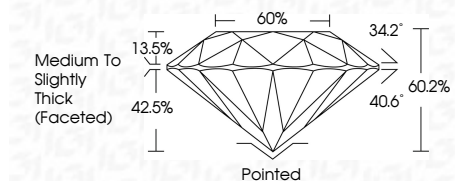

ELECTRONIC COPY

LG790643845
Report verification at igi.org

April 10, 2026
IGI Report Number **LG790643845**
Description **LABORATORY GROWN DIAMOND**
Shape and Cutting Style **ROUND BRILLIANT**
Measurements **7.42 - 7.45 X 4.48 MM**

GRADING RESULTS

Carat Weight **1.54 CARAT**
Color Grade **F**
Clarity Grade **VS 1**
Cut Grade **IDEAL**

ADDITIONAL GRADING INFORMATION

Polish **EXCELLENT**
Symmetry **EXCELLENT**
Fluorescence **NONE**
Inscription(s) **IGI LG790643845**
Comments: This Laboratory Grown Diamond was created by Chemical Vapor Deposition (CVD) growth process. Type IIa

April 10, 2026
IGI Report No LG790643845
ROUND BRILLIANT
7.42 - 7.45 X 4.48 MM
1.54 CARAT
F
VS 1
IDEAL
60.2%
60%
Medium To Slightly Thick (Faceted)
Pointed
EXCELLENT
EXCELLENT
NONE
IGI LG790643845
Comments: This Laboratory Grown Diamond was created by Chemical Vapor Deposition (CVD) growth process. Type IIa

LABORATORY GROWN DIAMOND REPORT

April 10, 2026
IGI Report Number **LG790643845**
Description **LABORATORY GROWN DIAMOND**
Shape and Cutting Style **ROUND BRILLIANT**
Measurements **7.42 - 7.45 X 4.48 MM**