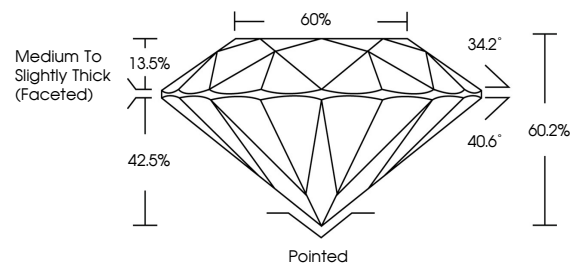

April 10, 2026
IGI Report No LG790643845
ROUND BRILLIANT
7.42 - 7.45 X 4.48 MM
1.54 CARAT
F
VS 1
IDEAL
60.2%
60%
Medium To Slightly Thick (Faceted)
Pointed
EXCELLENT
EXCELLENT
NONE
IGI LG790643845
Comments: This Laboratory Grown Diamond was created by Chemical Vapor Deposition (CVD) growth process. Type IIa

LABORATORY GROWN DIAMOND REPORT

April 10, 2026
IGI Report Number **LG790643845**
Description **LABORATORY GROWN DIAMOND**
Shape and Cutting Style **ROUND BRILLIANT**
Measurements **7.42 - 7.45 X 4.48 MM**

GRADING RESULTS

Carat Weight **1.54 CARAT**
Color Grade **F**
Clarity Grade **VS 1**
Cut Grade **IDEAL**

ADDITIONAL GRADING INFORMATION

Polish **EXCELLENT**
Symmetry **EXCELLENT**
Fluorescence **NONE**
Inscription(s) **IGI LG790643845**

Comments: This Laboratory Grown Diamond was created by Chemical Vapor Deposition (CVD) growth process. Type IIa

PROPORTIONS

Sample Image Used

CLARITY CHARACTERISTICS

KEY TO SYMBOLS

Red symbols indicate internal characteristics.
Green symbols indicate external characteristics.