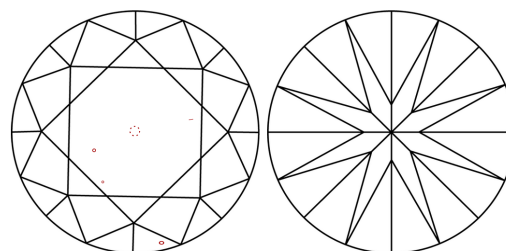

CLARITY CHARACTERISTICS

KEY TO SYMBOLS

Red symbols indicate internal characteristics.
Green symbols indicate external characteristics.

COLOR

D E F G H I J Faint Very Light Light

CLARITY

FL	IF	VS¹⁻²	VS¹⁻²	SI¹⁻²	I¹⁻³
Flawless	Internally Flawless	Very Very Slightly Included	Very Slightly Included	Slightly Included	Included