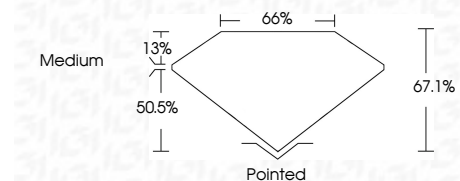

Measurements **10.73 X 7.74 X 5.19 MM**

GRADING RESULTS

Carat Weight **3.59 CARATS**
Color Grade **E**
Clarity Grade **VVS 1**

ADDITIONAL GRADING INFORMATION

Polish **EXCELLENT**
Symmetry **EXCELLENT**
Fluorescence **NONE**
Inscription(s) **IGI LG790643177**
Comments: This Laboratory Grown Diamond was created by Chemical Vapor Deposition (CVD) growth process. Type IIa

June 19, 2026
IGI Report No LG790643177
CUT CORNERED RECT. MODIFIED BRILLIANT
10.73 X 7.74 X 5.19 MM
3.59 CARATS
E
VVS 1
67.1%
50.5%
Medium
Pointed
EXCELLENT
EXCELLENT
NONE
IGI LG790643177
Comments: This Laboratory Grown Diamond was created by Chemical Vapor Deposition (CVD) growth process. Type IIa

LABORATORY GROWN DIAMOND REPORT

June 19, 2026
IGI Report Number **LG790643177**
Description **LABORATORY GROWN DIAMOND**
Shape and Cutting Style **CUT CORNERED RECTANGULAR
MODIFIED BRILLIANT**
Measurements **10.73 X 7.74 X 5.19 MM**

GRADING RESULTS

Carat Weight **3.59 CARATS**
Color Grade **E**
Clarity Grade **VVS 1**

ADDITIONAL GRADING INFORMATION

Polish **EXCELLENT**
Symmetry **EXCELLENT**
Fluorescence **NONE**
Inscription(s) **IGI LG790643177**