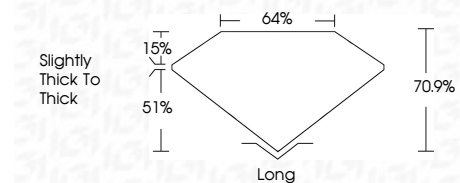

**ELECTRONIC COPY**

LG790641025  
Report verification at igi.org

April 9, 2026  
IGI Report Number **LG790641025**  
Description **LABORATORY GROWN DIAMOND**  
Shape and Cutting Style **EMERALD CUT**  
Measurements **10.57 X 6.95 X 4.93 MM**

**GRADING RESULTS**  
Carat Weight **3.81 CARATS**  
Color Grade **D**  
Clarity Grade **VVS 2**

**ADDITIONAL GRADING INFORMATION**  
Polish **EXCELLENT**  
Symmetry **EXCELLENT**  
Fluorescence **NONE**  
Inscription(s) **IGI LG790641025**  
Comments: This Laboratory Grown Diamond was created by Chemical Vapor Deposition (CVD) growth process. Type IIa

April 9, 2026  
IGI Report No **LG790641025**  
**EMERALD CUT**  
Carat Weight **3.81 CARATS**  
Color Grade **D**  
Clarity Grade **VVS 2**  
Depth **15%**  
Table **51%**  
Girdle **Slightly thick to thick**  
Culet **Long**  
Polish **EXCELLENT**  
Symmetry **EXCELLENT**  
Fluorescence **NONE**  
Inscription(s) **IGI LG790641025**  
Comments: This Laboratory Grown Diamond was created by Chemical Vapor Deposition (CVD) growth process. Type IIa

April 9, 2026  
IGI Report Number **LG790641025**  
Description **LABORATORY GROWN DIAMOND**  
Shape and Cutting Style **EMERALD CUT**  
Measurements **10.57 X 6.95 X 4.93 MM**

**GRADING RESULTS**  
Carat Weight **3.81 CARATS**  
Color Grade **D**  
Clarity Grade **VVS 2**