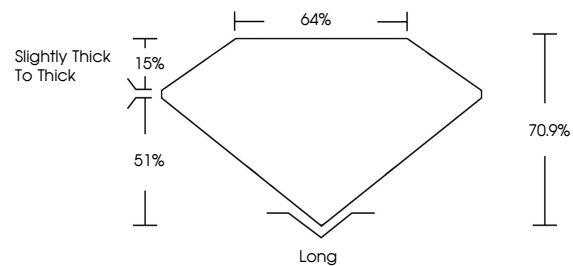

PROPORTIONS