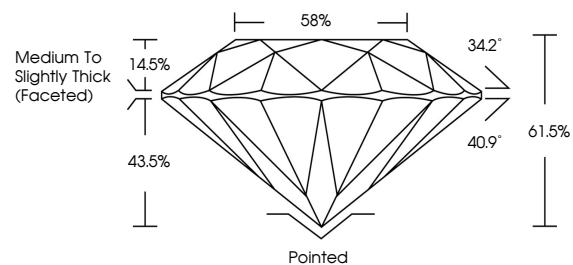

GRADING RESULTS

Carat Weight **2.58 CARATS**
Color Grade **F**
Clarity Grade **VVS 2**
Cut Grade **IDEAL**

ADDITIONAL GRADING INFORMATION

Polish **EXCELLENT**
Symmetry **EXCELLENT**
Fluorescence **NONE**
Inscription(s) **IGI LG790638571**
Comments: This Laboratory Grown Diamond was created by Chemical Vapor Deposition (CVD) growth process. Type IIa

April 18, 2026
IGI Report No LG790638571
ROUND BRILLIANT
8.80 - 8.83 X 5.42 MM
2.58 CARATS
Color Grade **F**
Clarity Grade **VVS 2**
Cut Grade **IDEAL**
Depth **61.5%**
Table **58%**
Girdle **Medium To Slightly Thick (Faceted)**
Culet **Pointed**
Polish **EXCELLENT**
Symmetry **EXCELLENT**
Fluorescence **NONE**
Inscription(s) **IGI LG790638571**
Comments: This Laboratory Grown Diamond was created by Chemical Vapor Deposition (CVD) growth process. Type IIa

GRADING RESULTS

Carat Weight **2.58 CARATS**
Color Grade **F**
Clarity Grade **VVS 2**
Cut Grade **IDEAL**

ADDITIONAL GRADING INFORMATION

Polish **EXCELLENT**
Symmetry **EXCELLENT**
Fluorescence **NONE**
Inscription(s) **IGI LG790638571**

Comments: This Laboratory Grown Diamond was created by Chemical Vapor Deposition (CVD) growth process. Type IIa

PROPORTIONS

CLARITY CHARACTERISTICS

KEY TO SYMBOLS

Red symbols indicate internal characteristics.
Green symbols indicate external characteristics.