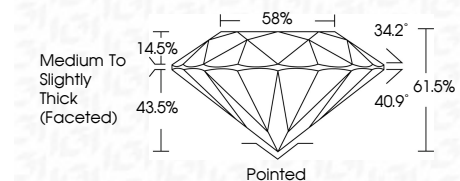

ELECTRONIC COPY

LG790638571
Report verification at igi.org

April 18, 2026
IGI Report Number **LG790638571**
Description **LABORATORY GROWN DIAMOND**
Shape and Cutting Style **ROUND BRILLIANT**
Measurements **8.80 - 8.83 X 5.42 MM**

GRADING RESULTS

Carat Weight **2.58 CARATS**
Color Grade **F**
Clarity Grade **VVS 2**
Cut Grade **IDEAL**

ADDITIONAL GRADING INFORMATION

Polish **EXCELLENT**
Symmetry **EXCELLENT**
Fluorescence **NONE**
Inscription(s) **IGI LG790638571**
Comments: This Laboratory Grown Diamond was created by Chemical Vapor Deposition (CVD) growth process. Type IIa

April 18, 2026
IGI Report No LG790638571
ROUND BRILLIANT
8.80 - 8.83 X 5.42 MM
2.58 CARATS
Color Grade **F**
Clarity Grade **VVS 2**
Cut Grade **IDEAL**
Depth **61.5%**
Table **58%**
Girdle **Medium To Slightly Thick (Faceted)**
Culet **Pointed**
Polish **EXCELLENT**
Symmetry **EXCELLENT**
Fluorescence **NONE**
Inscription(s) **IGI LG790638571**
Comments: This Laboratory Grown Diamond was created by Chemical Vapor Deposition (CVD) growth process. Type IIa

GRADING RESULTS

Carat Weight **2.58 CARATS**
Color Grade **F**
Clarity Grade **VVS 2**
Cut Grade **IDEAL**

ADDITIONAL GRADING INFORMATION

Polish **EXCELLENT**
Symmetry **EXCELLENT**
Fluorescence **NONE**
Inscription(s) **IGI LG790638571**