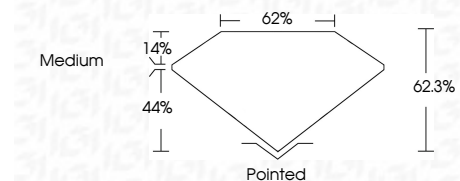

ELECTRONIC COPY

LG790627257
Report verification at igi.org

April 11, 2026

IGI Report Number **LG790627257**

Description **LABORATORY GROWN DIAMOND**

Shape and Cutting Style **CUT CORNERED
RECTANGULAR MODIFIED
BRILLIANT**

Measurements **7.71 X 5.20 X 3.24 MM**

GRADING RESULTS

Carat Weight **1.18 CARAT**

Color Grade **FANCY VIVID PINK**

Clarity Grade **VVS 2**

ADDITIONAL GRADING INFORMATION

Polish **EXCELLENT**

Symmetry **EXCELLENT**

Fluorescence **SLIGHT**

Inscription(s) **IGI LG790627257**

Comments: This Laboratory Grown Diamond was created by Chemical Vapor Deposition (CVD) growth process. Indications of post-growth treatment.

April 11, 2026
IGI Report No LG790627257
CUT CORNERED RECT. MODIFIED BRILLIANT
7.71 X 5.20 X 3.24 MM
1.18 CARAT
FANCY VIVID PINK
VVS 2
62.3%
62%
Medium
Pointed
EXCELLENT
EXCELLENT
SLIGHT
IGI LG790627257

Description **LABORATORY GROWN DIAMOND**

Shape and Cutting Style **CUT CORNERED RECTANGULAR
MODIFIED BRILLIANT**

Measurements **7.71 X 5.20 X 3.24 MM**

GRADING RESULTS

Carat Weight **1.18 CARAT**

Color Grade **FANCY VIVID PINK**