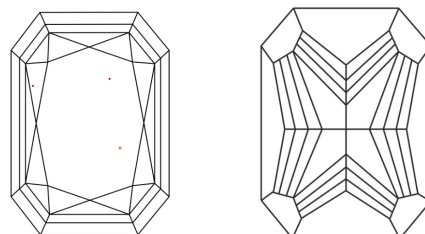

Measurements **7.71 X 5.20 X 3.24 MM**

GRADING RESULTS

Carat Weight **1.18 CARAT**

Color Grade **FANCY VIVID PINK**

Clarity Grade **VVS 2**

ADDITIONAL GRADING INFORMATION

Polish **EXCELLENT**

Symmetry **EXCELLENT**

Description **LABORATORY GROWN DIAMOND**

Shape and Cutting Style **CUT CORNERED RECTANGULAR
MODIFIED BRILLIANT**

Measurements **7.71 X 5.20 X 3.24 MM**

GRADING RESULTS

Carat Weight **1.18 CARAT**

Color Grade **FANCY VIVID PINK**

PROPORTIONS

Sample Image Used

CLARITY CHARACTERISTICS

KEY TO SYMBOLS

Red symbols indicate internal characteristics.
Green symbols indicate external characteristics.

COLOR

D E F G H I J Faint Very Light Light