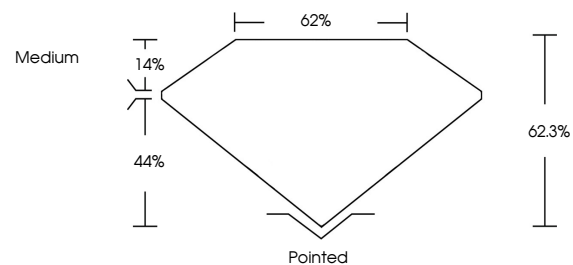

Measurements **7.71 X 5.20 X 3.24 MM**

GRADING RESULTS

Carat Weight **1.18 CARAT**

Color Grade **FANCY VIVID PINK**

Clarity Grade **VVS 2**

ADDITIONAL GRADING INFORMATION

Polish **EXCELLENT**

Symmetry **EXCELLENT**

Description **LABORATORY GROWN DIAMOND**

Shape and Cutting Style **CUT CORNERED RECTANGULAR
MODIFIED BRILLIANT**

Measurements **7.71 X 5.20 X 3.24 MM**

GRADING RESULTS

Carat Weight **1.18 CARAT**

Color Grade **FANCY VIVID PINK**

Clarity Grade **VVS 2**

ADDITIONAL GRADING INFORMATION

Polish **EXCELLENT**

Symmetry **EXCELLENT**

Fluorescence **SLIGHT**

Inscription(s) **IGI LG790627257**

Comments: This Laboratory Grown Diamond was created by Chemical Vapor Deposition (CVD) growth process. Indications of post-growth treatment.

PROPORTIONS

Sample Image Used

CLARITY CHARACTERISTICS

KEY TO SYMBOLS

Red symbols indicate internal characteristics.
Green symbols indicate external characteristics.

COLOR

D E F G H I J Faint Very Light Light