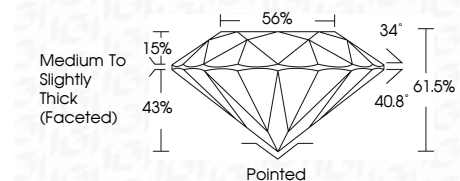

ELECTRONIC COPY

LG790625923
Report verification at igi.org

April 8, 2026
IGI Report Number **LG790625923**
Description **LABORATORY GROWN DIAMOND**
Shape and Cutting Style **ROUND BRILLIANT**
Measurements **6.49 - 6.51 X 4.00 MM**

GRADING RESULTS
Carat Weight **1.04 CARAT**
Color Grade **D**
Clarity Grade **VVS 1**
Cut Grade **IDEAL**

ADDITIONAL GRADING INFORMATION
Polish **EXCELLENT**
Symmetry **EXCELLENT**
Fluorescence **NONE**
Inscription(s) **(IGI) LG790625923**
Comments: This Laboratory Grown Diamond was created by Chemical Vapor Deposition (CVD) growth process. Type IIa

April 8, 2026
IGI Report No **LG790625923**
ROUND BRILLIANT
6.49 - 6.51 X 4.00 MM
1.04 CARAT
Color Grade **D**
Clarity Grade **VVS 1**
Cut Grade **IDEAL**
Depth **61.5%**
Table **15%**
Girdle **Medium To Slightly Thick (Faceted)**
Culet **Pointed**
Polish **EXCELLENT**
Symmetry **EXCELLENT**
Fluorescence **NONE**
Inscription(s) **(IGI) LG790625923**
Comments: This Laboratory Grown Diamond was created by Chemical Vapor Deposition (CVD) growth process. Type IIa

LABORATORY GROWN DIAMOND REPORT

April 8, 2026
IGI Report Number **LG790625923**
Description **LABORATORY GROWN DIAMOND**
Shape and Cutting Style **ROUND BRILLIANT**
Measurements **6.49 - 6.51 X 4.00 MM**