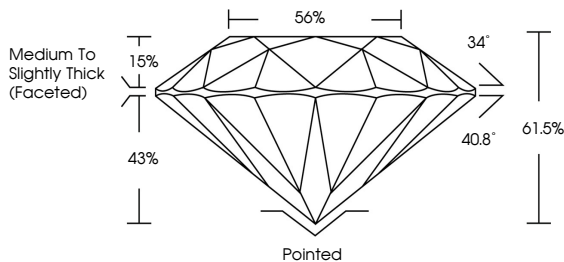

PROPORTIONS