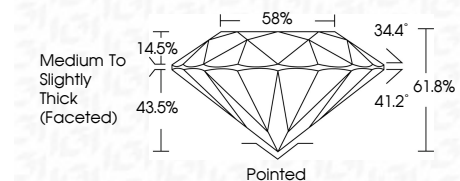

**ELECTRONIC COPY**

LG790622446  
Report verification at igi.org

April 8, 2026  
IGI Report Number **LG790622446**  
Description **LABORATORY GROWN DIAMOND**  
Shape and Cutting Style **ROUND BRILLIANT**  
Measurements **7.40 - 7.42 X 4.58 MM**

**GRADING RESULTS**  
Carat Weight **1.54 CARAT**  
Color Grade **D**  
Clarity Grade **VVS 2**  
Cut Grade **IDEAL**

**ADDITIONAL GRADING INFORMATION**  
Polish **EXCELLENT**  
Symmetry **EXCELLENT**  
Fluorescence **NONE**  
Inscription(s) **IGI LG790622446**  
Comments: This Laboratory Grown Diamond was created by Chemical Vapor Deposition (CVD) growth process. Type IIa

April 8, 2026  
IGI Report No LG790622446  
**ROUND BRILLIANT**  
7.40 - 7.42 X 4.58 MM  
1.54 CARAT  
D  
VVS 2  
IDEAL  
61.8%  
58%  
Medium To Slightly Thick (Faceted)  
Pointed  
EXCELLENT  
EXCELLENT  
NONE  
IGI LG790622446  
Comments: This Laboratory Grown Diamond was created by Chemical Vapor Deposition (CVD) growth process. Type IIa

**GRADING RESULTS**  
Carat Weight **1.54 CARAT**  
Color Grade **D**  
Clarity Grade **VVS 2**  
Cut Grade **IDEAL**

**ADDITIONAL GRADING INFORMATION**  
Polish **EXCELLENT**  
Symmetry **EXCELLENT**  
Fluorescence **NONE**  
Inscription(s) **IGI LG790622446**