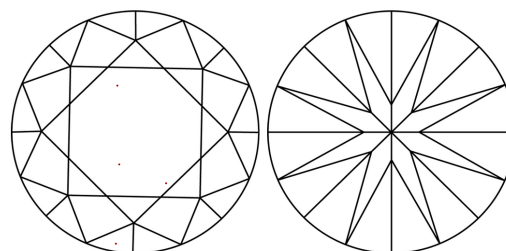

CLARITY CHARACTERISTICS

KEY TO SYMBOLS

Red symbols indicate internal characteristics.
Green symbols indicate external characteristics.

COLOR

D E F G H I J Faint Very Light Light

CLARITY

FL	IF	VVS¹⁻²	VS¹⁻²	SI¹⁻²	I¹⁻³
Flawless	Internally Flawless	Very Very Slightly Included	Very Slightly Included	Slightly Included	Included