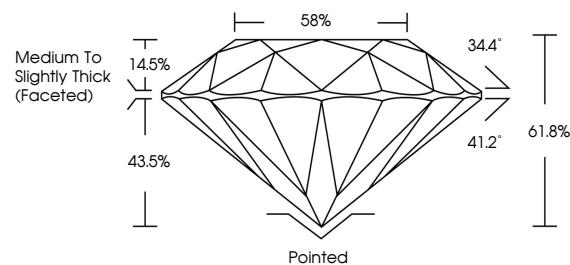

PROPORTIONS