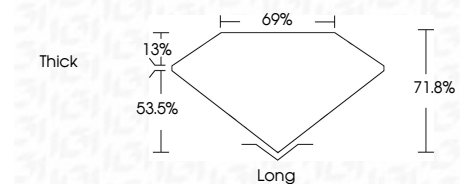

ELECTRONIC COPY

LG790614530
Report verification at igi.org

April 13, 2026
IGI Report Number **LG790614530**
Description **LABORATORY GROWN DIAMOND**
Shape and Cutting Style **EMERALD CUT**
Measurements **6.40 X 4.83 X 3.47 MM**

GRADING RESULTS

Carat Weight **1.00 CARAT**
Color Grade **FANCY VIVID BLUE**
Clarity Grade **VS 2**

ADDITIONAL GRADING INFORMATION

Polish **EXCELLENT**
Symmetry **VERY GOOD**
Fluorescence **NONE**
Inscription(s) **IGI LG790614530**
Comments: This Laboratory Grown Diamond was created by Chemical Vapor Deposition (CVD) growth process. Indications of post-growth treatment.

April 13, 2026
IGI Report No LG790614530
EMERALD CUT
1.00 CARAT
6.40 X 4.83 X 3.47 MM
Color Grade **FANCY VIVID BLUE**
Clarity Grade **VS 2**
Depth **71.0%**
Table **69%**
Girdle **Thick**
Culet **Long**
Polish **EXCELLENT**
Symmetry **VERY GOOD**
Fluorescence **NONE**
Inscription(s) **IGI LG790614530**
Comments: This Laboratory Grown Diamond was created by Chemical Vapor Deposition (CVD) growth process. Indications of post-growth treatment.

LABORATORY GROWN DIAMOND REPORT

April 13, 2026
IGI Report Number **LG790614530**
Description **LABORATORY GROWN DIAMOND**
Shape and Cutting Style **EMERALD CUT**
Measurements **6.40 X 4.83 X 3.47 MM**

GRADING RESULTS