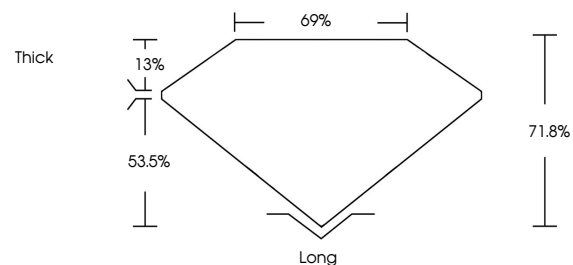

PROPORTIONS