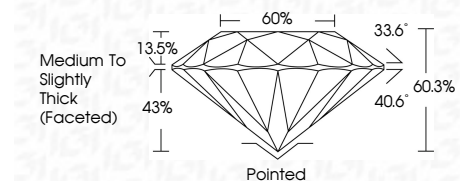

ELECTRONIC COPY

LG789637091
Report verification at igi.org

April 8, 2026
IGI Report Number **LG789637091**
Description **LABORATORY GROWN DIAMOND**
Shape and Cutting Style **ROUND BRILLIANT**
Measurements **6.56 - 6.59 X 3.97 MM**

GRADING RESULTS
Carat Weight **1.07 CARAT**
Color Grade **E**
Clarity Grade **VVS 2**
Cut Grade **IDEAL**

Sample Image Used

ADDITIONAL GRADING INFORMATION
Polish **EXCELLENT**
Symmetry **EXCELLENT**
Fluorescence **NONE**
Inscription(s) **IGI LG789637091**
Comments: This Laboratory Grown Diamond was created by Chemical Vapor Deposition (CVD) growth process. Type IIa

April 8, 2026
IGI Report No LG789637091
ROUND BRILLIANT
6.56 - 6.59 X 3.97 MM
1.07 CARAT
Color Grade **E**
Clarity Grade **VVS 2**
Depth **60.3%**
Table **60%**
Girdle **Medium To Slightly Thick (Faceted)**
Culet **Pointed**
Polish **EXCELLENT**
Symmetry **EXCELLENT**
Fluorescence **NONE**
Inscription(s) **IGI LG789637091**
Comments: This Laboratory Grown Diamond was created by Chemical Vapor Deposition (CVD) growth process. Type IIa

April 8, 2026
IGI Report Number **LG789637091**
Description **LABORATORY GROWN DIAMOND**
Shape and Cutting Style **ROUND BRILLIANT**
Measurements **6.56 - 6.59 X 3.97 MM**

GRADING RESULTS
Carat Weight **1.07 CARAT**
Color Grade **E**
Clarity Grade **VVS 2**
Cut Grade **IDEAL**