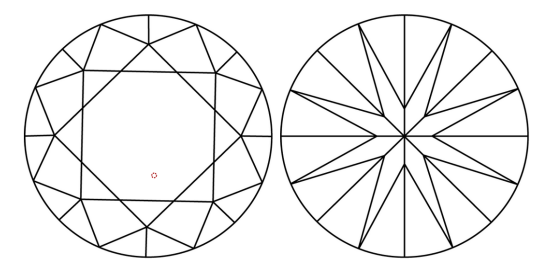

April 8, 2026
IGI Report Number **LG789637091**
Description **LABORATORY GROWN DIAMOND**
Shape and Cutting Style **ROUND BRILLIANT**
Measurements **6.56 - 6.59 X 3.97 MM**

GRADING RESULTS
Carat Weight **1.07 CARAT**
Color Grade **E**
Clarity Grade **VVS 2**
Cut Grade **IDEAL**

PROPORTIONS

CLARITY CHARACTERISTICS

KEY TO SYMBOLS
Red symbols indicate internal characteristics.
Green symbols indicate external characteristics.

COLOR

D	E	F	G	H	I	J	Faint	Very Light	Light
---	---	---	---	---	---	---	-------	------------	-------