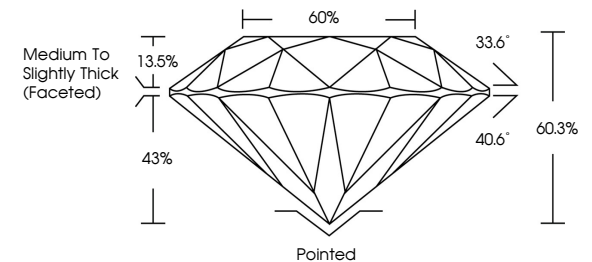

PROPORTIONS