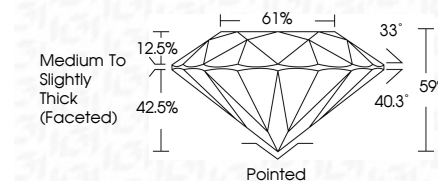

ELECTRONIC COPY

LG789634704
Report verification at igi.org

April 13, 2026
IGI Report Number **LG789634704**
Description **LABORATORY GROWN DIAMOND**
Shape and Cutting Style **ROUND BRILLIANT**
Measurements **8.19 - 8.27 X 4.85 MM**

GRADING RESULTS
Carat Weight **2.02 CARATS**
Color Grade **E**
Clarity Grade **VVS 2**
Cut Grade **EXCELLENT**

Sample Image Used

ADDITIONAL GRADING INFORMATION
Polish **EXCELLENT**
Symmetry **EXCELLENT**
Fluorescence **NONE**
Inscription(s) **IGI LG789634704**
Comments: This Laboratory Grown Diamond was created by Chemical Vapor Deposition (CVD) growth process. Type IIa

April 13, 2026
IGI Report No LG789634704
ROUND BRILLIANT
8.19 - 8.27 X 4.85 MM
2.02 CARATS
Color Grade **E**
Clarity Grade **VVS 2**
Depth **EXCELLENT**
Table **61%**
Girdle **Medium To Slightly Thick (Faceted)**
Culet **Pointed**
Polish **EXCELLENT**
Symmetry **EXCELLENT**
Fluorescence **NONE**
Inscription(s) **IGI LG789634704**
Comments: This Laboratory Grown Diamond was created by Chemical Vapor Deposition (CVD) growth process. Type IIa

April 13, 2026
IGI Report Number **LG789634704**
Description **LABORATORY GROWN DIAMOND**
Shape and Cutting Style **ROUND BRILLIANT**
Measurements **8.19 - 8.27 X 4.85 MM**

GRADING RESULTS
Carat Weight **2.02 CARATS**
Color Grade **E**
Clarity Grade **VVS 2**
Cut Grade **EXCELLENT**