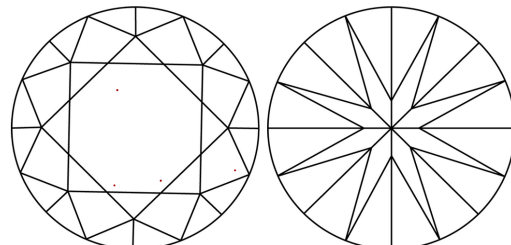

April 13, 2026
IGI Report Number **LG789634704**
Description **LABORATORY GROWN DIAMOND**
Shape and Cutting Style **ROUND BRILLIANT**
Measurements **8.19 - 8.27 X 4.85 MM**

GRADING RESULTS
Carat Weight **2.02 CARATS**
Color Grade **E**
Clarity Grade **VVS 2**
Cut Grade **EXCELLENT**

PROPORTIONS

CLARITY CHARACTERISTICS

KEY TO SYMBOLS
Red symbols indicate internal characteristics.
Green symbols indicate external characteristics.

COLOR

D	E	F	G	H	I	J	Faint	Very Light	Light
---	---	---	---	---	---	---	-------	------------	-------