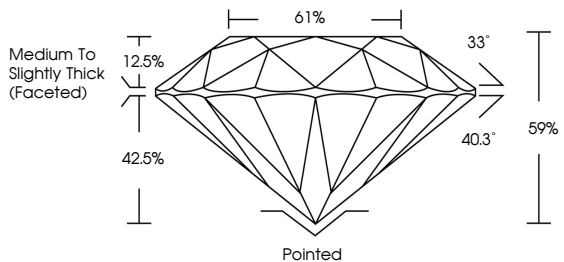

PROPORTIONS