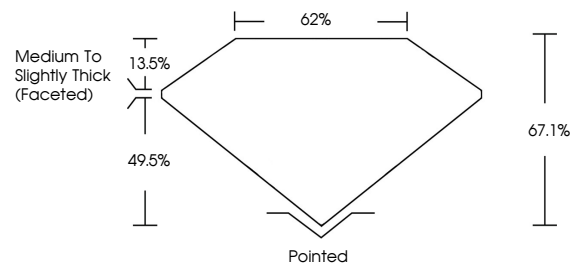

PROPORTIONS