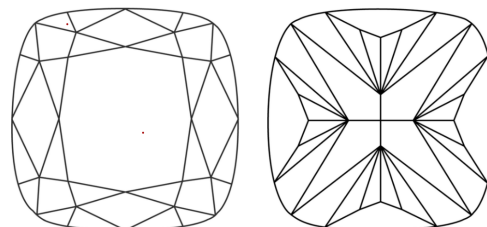

CLARITY CHARACTERISTICS

KEY TO SYMBOLS

Red symbols indicate internal characteristics.
Green symbols indicate external characteristics.