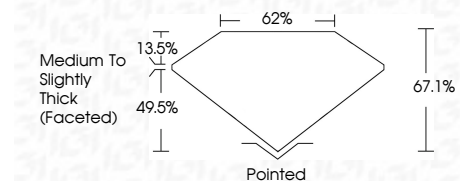

ELECTRONIC COPY

LG789630740
Report verification at igi.org

April 13, 2026
IGI Report Number **LG789630740**
Description **LABORATORY GROWN DIAMOND**
Shape and Cutting Style **SQUARE CUSHION MODIFIED BRILLIANT**
Measurements **7.61 X 7.54 X 5.06 MM**

GRADING RESULTS
Carat Weight **2.23 CARATS**
Color Grade **E**
Clarity Grade **VVS 2**

ADDITIONAL GRADING INFORMATION
Polish **EXCELLENT**
Symmetry **EXCELLENT**
Fluorescence **NONE**
Inscription(s) **IGI LG789630740**
Comments: This Laboratory Grown Diamond was created by Chemical Vapor Deposition (CVD) growth process. Type IIa

LABORATORY GROWN DIAMOND REPORT

April 13, 2026
IGI Report Number **LG789630740**
Description **LABORATORY GROWN DIAMOND**
Shape and Cutting Style **SQUARE CUSHION MODIFIED BRILLIANT**
Measurements **7.61 X 7.54 X 5.06 MM**

GRADING RESULTS
Carat Weight **2.23 CARATS**
Color Grade **E**
Clarity Grade **VVS 2**

ADDITIONAL GRADING INFORMATION
Polish **EXCELLENT**
Symmetry **EXCELLENT**
Fluorescence **NONE**
Inscription(s) **IGI LG789630740**