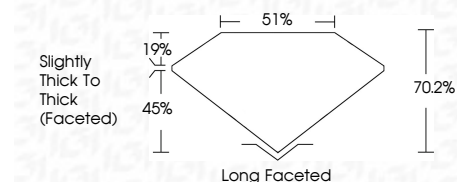

**ELECTRONIC COPY**

LG789630401  
Report verification at igi.org

April 6, 2026  
IGI Report Number **LG789630401**  
Description **LABORATORY GROWN DIAMOND**  
Shape and Cutting Style **CUSHION BRILLIANT**  
Measurements **11.48 X 7.88 X 5.53 MM**

**GRADING RESULTS**  
Carat Weight **4.02 CARATS**  
Color Grade **F**  
Clarity Grade **VS 1**

**ADDITIONAL GRADING INFORMATION**  
Polish **EXCELLENT**  
Symmetry **EXCELLENT**  
Fluorescence **NONE**  
Inscription(s) **IGI LG789630401**  
Comments: This Laboratory Grown Diamond was created by Chemical Vapor Deposition (CVD) growth process. Type IIa

April 6, 2026  
IGI Report No LG789630401  
**CUSHION BRILLIANT**  
11.48 X 7.88 X 5.53 MM  
4.02 CARATS  
F  
VS 1  
70.2%  
45%  
Slightly Thick To Thick (Faceted)  
Long Faceted  
EXCELLENT  
EXCELLENT  
NONE  
IGI LG789630401  
Comments: This Laboratory Grown Diamond was created by Chemical Vapor Deposition (CVD) growth process. Type IIa

April 6, 2026  
IGI Report Number **LG789630401**  
Description **LABORATORY GROWN DIAMOND**  
Shape and Cutting Style **CUSHION BRILLIANT**  
Measurements **11.48 X 7.88 X 5.53 MM**

**GRADING RESULTS**  
Carat Weight **4.02 CARATS**  
Color Grade **F**  
Clarity Grade **VS 1**