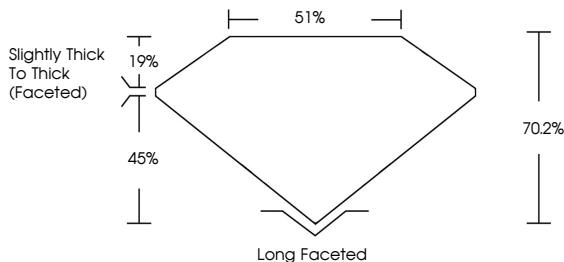

PROPORTIONS