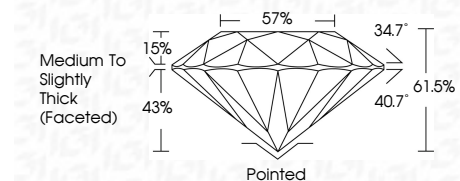

**ELECTRONIC COPY**

LG789629432  
Report verification at igi.org

April 6, 2026  
IGI Report Number **LG789629432**  
Description **LABORATORY GROWN DIAMOND**  
Shape and Cutting Style **ROUND BRILLIANT**  
Measurements **9.30 - 9.33 X 5.73 MM**

**GRADING RESULTS**  
Carat Weight **3.04 CARATS**  
Color Grade **E**  
Clarity Grade **VVS 2**  
Cut Grade **IDEAL**

**ADDITIONAL GRADING INFORMATION**  
Polish **EXCELLENT**  
Symmetry **EXCELLENT**  
Fluorescence **NONE**  
Inscription(s) **IGI LG789629432**  
Comments: This Laboratory Grown Diamond was created by Chemical Vapor Deposition (CVD) growth process. Type IIa

April 6, 2026  
IGI Report No LG789629432  
**ROUND BRILLIANT**  
9.30 - 9.33 X 5.73 MM  
3.04 CARATS  
E  
VVS 2  
IDEAL  
61.5%  
57%  
Medium To Slightly Thick (Faceted)  
Pointed  
EXCELLENT  
EXCELLENT  
NONE  
IGI LG789629432  
Comments: This Laboratory Grown Diamond was created by Chemical Vapor Deposition (CVD) growth process. Type IIa

**GRADING RESULTS**  
Carat Weight **3.04 CARATS**  
Color Grade **E**  
Clarity Grade **VVS 2**  
Cut Grade **IDEAL**

**ADDITIONAL GRADING INFORMATION**  
Polish **EXCELLENT**  
Symmetry **EXCELLENT**  
Fluorescence **NONE**  
Inscription(s) **IGI LG789629432**