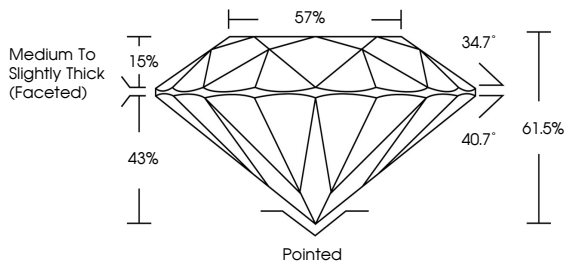

PROPORTIONS