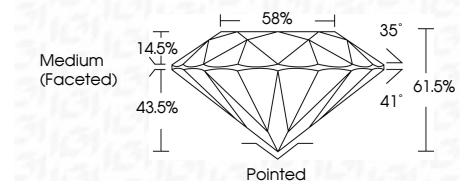

ELECTRONIC COPY

LG789629417
Report verification at igi.org

April 6, 2026
IGI Report Number **LG789629417**
Description **LABORATORY GROWN DIAMOND**
Shape and Cutting Style **ROUND BRILLIANT**
Measurements **6.47 - 6.49 X 3.99 MM**

GRADING RESULTS
Carat Weight **1.03 CARAT**
Color Grade **E**
Clarity Grade **VVS 2**
Cut Grade **IDEAL**

ADDITIONAL GRADING INFORMATION
Polish **EXCELLENT**
Symmetry **EXCELLENT**
Fluorescence **NONE**
Inscription(s) **IGI LG789629417**
Comments: This Laboratory Grown Diamond was created by Chemical Vapor Deposition (CVD) growth process. Type IIa

April 6, 2026
IGI Report No **LG789629417**
ROUND BRILLIANT
6.47 - 6.49 X 3.99 MM
Carat Weight **1.03 CARAT**
Color Grade **E**
Clarity Grade **VVS 2**
Cut Grade **IDEAL**
Depth **61.5%**
Table **58%**
Girdle **Medium (Faceted)**
Culet **Pointed**
Polish **EXCELLENT**
Symmetry **EXCELLENT**
Fluorescence **NONE**
Inscription(s) **IGI LG789629417**
Comments: This Laboratory Grown Diamond was created by Chemical Vapor Deposition (CVD) growth process. Type IIa

GRADING RESULTS
Carat Weight **1.03 CARAT**
Color Grade **E**
Clarity Grade **VVS 2**
Cut Grade **IDEAL**

ADDITIONAL GRADING INFORMATION
Polish **EXCELLENT**
Symmetry **EXCELLENT**
Fluorescence **NONE**
Inscription(s) **IGI LG789629417**