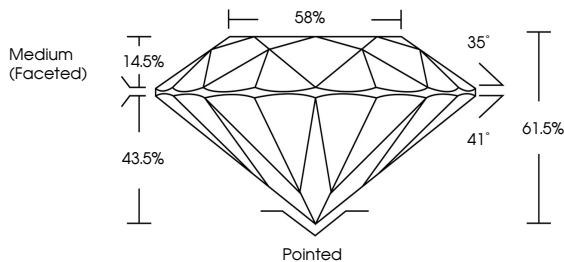

PROPORTIONS