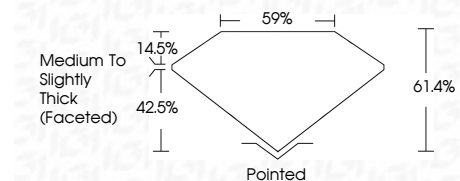

**INTERNATIONAL  
GEMOLOGICAL  
INSTITUTE**

**ELECTRONIC COPY**

LG789629374  
Report verification at igi.org

LABORATORY GROWN DIAMOND REPORT

April 6, 2026  
IGI Report Number **LG789629374**  
Description **LABORATORY GROWN DIAMOND**  
Shape and Cutting Style **PEAR BRILLIANT**  
Measurements **10.41 X 6.35 X 3.90 MM**

**GRADING RESULTS**  
Carat Weight **1.53 CARAT**  
Color Grade **F**  
Clarity Grade **VVS 2**

**ADDITIONAL GRADING INFORMATION**  
Polish **EXCELLENT**  
Symmetry **EXCELLENT**  
Fluorescence **NONE**  
Inscription(s) **IGI LG789629374**  
Comments: This Laboratory Grown Diamond was created by Chemical Vapor Deposition (CVD) growth process. Type IIa

April 6, 2026  
IGI Report No LG789629374  
**PEAR BRILLIANT**  
10.41 X 6.35 X 3.90 MM  
1.53 CARAT  
F  
VVS 2  
61.4%  
59%  
Medium to Slightly Thick (Faceted)  
Pointed  
EXCELLENT  
EXCELLENT  
NONE  
IGI LG789629374  
Comments: This Laboratory Grown Diamond was created by Chemical Vapor Deposition (CVD) growth process. Type IIa

**GRADING RESULTS**  
Carat Weight **1.53 CARAT**  
Color Grade **F**  
Clarity Grade **VVS 2**

**ADDITIONAL GRADING INFORMATION**  
Polish **EXCELLENT**  
Symmetry **EXCELLENT**  
Fluorescence **NONE**  
Inscription(s) **IGI LG789629374**