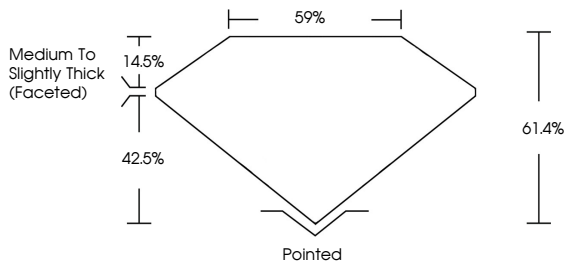

PROPORTIONS