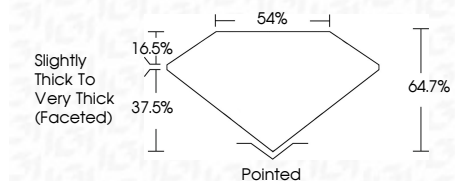

ELECTRONIC COPY

LG789627622
Report verification at igi.org

April 13, 2026
IGI Report Number **LG789627622**
Description **LABORATORY GROWN DIAMOND**

Shape and Cutting Style **PEAR MODIFIED BRILLIANT**
Measurements **12.21 X 7.63 X 4.94 MM**

GRADING RESULTS
Carat Weight **3.13 CARATS**
Color Grade **FANCY INTENSE YELLOW**
Clarity Grade **VS 1**

ADDITIONAL GRADING INFORMATION
Polish **VERY GOOD**
Symmetry **VERY GOOD**
Fluorescence **NONE**
Inscription(s) **IGI LG789627622**
Comments: This Laboratory Grown Diamond was created by Chemical Vapor Deposition (CVD) growth process.

LABORATORY GROWN DIAMOND REPORT

April 13, 2026
IGI Report Number **LG789627622**
Description **LABORATORY GROWN DIAMOND**
Shape and Cutting Style **PEAR MODIFIED BRILLIANT**
Measurements **12.21 X 7.63 X 4.94 MM**

GRADING RESULTS
Carat Weight **3.13 CARATS**
Color Grade **FANCY INTENSE YELLOW**
Clarity Grade **VS 1**

ADDITIONAL GRADING INFORMATION
Polish **VERY GOOD**
Symmetry **VERY GOOD**
Fluorescence **NONE**
Inscription(s) **IGI LG789627622**