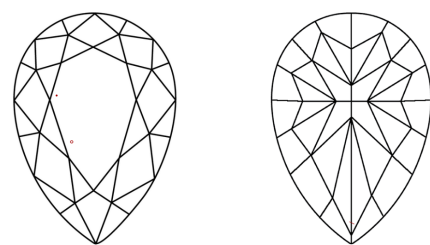

CLARITY CHARACTERISTICS

KEY TO SYMBOLS
Red symbols indicate internal characteristics.
Green symbols indicate external characteristics.

COLOR

D	E	F	G	H	I	J	Faint	Very Light	Light

CLARITY

FL	IF	VS¹⁻²	VS¹⁻²	SI¹⁻²	I¹⁻³
Flawless	Internally Flawless	Very Very Slightly Included	Very Slightly Included	Slightly Included	Included