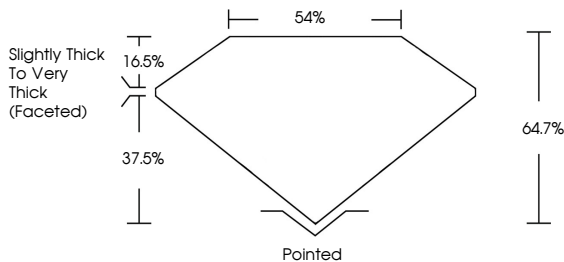

PROPORTIONS