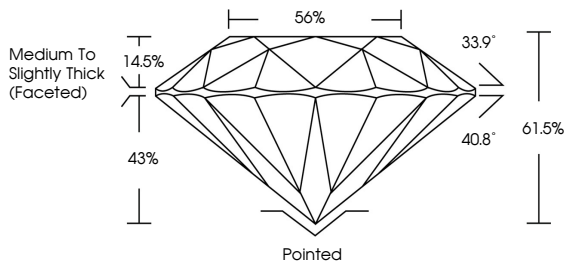

PROPORTIONS