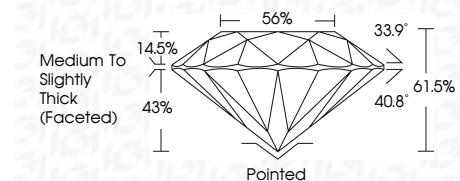

**ELECTRONIC COPY**

LG789611923  
Report verification at igi.org

April 4, 2026  
IGI Report Number **LG789611923**  
Description **LABORATORY GROWN DIAMOND**  
Shape and Cutting Style **ROUND BRILLIANT**  
Measurements **8.12 - 8.17 X 5.01 MM**

**GRADING RESULTS**  
Carat Weight **2.05 CARATS**  
Color Grade **D**  
Clarity Grade **VVS 2**  
Cut Grade **IDEAL**

**ADDITIONAL GRADING INFORMATION**  
Polish **EXCELLENT**  
Symmetry **EXCELLENT**  
Fluorescence **NONE**  
Inscription(s) **IGI LG789611923**  
Comments: This Laboratory Grown Diamond was created by Chemical Vapor Deposition (CVD) growth process. Type IIa

April 4, 2026  
IGI Report No LG789611923  
**ROUND BRILLIANT**  
8.12 - 8.17 X 5.01 MM  
2.05 CARATS  
D  
VVS 2  
IDEAL  
61.5%  
56%  
Medium To Slightly Thick (Faceted)  
Pointed  
EXCELLENT  
EXCELLENT  
NONE  
IGI LG789611923  
Comments: This Laboratory Grown Diamond was created by Chemical Vapor Deposition (CVD) growth process. Type IIa

**GRADING RESULTS**  
Carat Weight **2.05 CARATS**  
Color Grade **D**  
Clarity Grade **VVS 2**  
Cut Grade **IDEAL**

**ADDITIONAL GRADING INFORMATION**  
Polish **EXCELLENT**  
Symmetry **EXCELLENT**  
Fluorescence **NONE**  
Inscription(s) **IGI LG789611923**