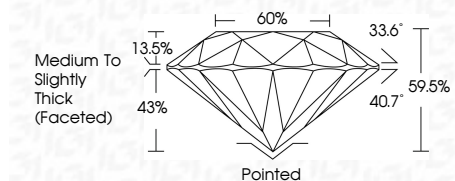

ELECTRONIC COPY

LG789605231
Report verification at igi.org

April 7, 2026
IGI Report Number **LG789605231**
Description **LABORATORY GROWN DIAMOND**
Shape and Cutting Style **ROUND BRILLIANT**
Measurements **7.41 - 7.46 X 4.42 MM**

GRADING RESULTS
Carat Weight **1.49 CARAT**
Color Grade **E**
Clarity Grade **VS 1**
Cut Grade **IDEAL**

ADDITIONAL GRADING INFORMATION
Polish **EXCELLENT**
Symmetry **EXCELLENT**
Fluorescence **NONE**
Inscription(s) **IGI LG789605231**
Comments: This Laboratory Grown Diamond was created by Chemical Vapor Deposition (CVD) growth process. Type IIa

April 7, 2026
IGI Report No **LG789605231**
ROUND BRILLIANT
Carat Weight **1.49 CARAT**
Color Grade **E**
Clarity Grade **VS 1**
Cut Grade **IDEAL**
Depth **59.5%**
Table **60%**
Girdle **Medium To Slightly Thick (Faceted)**
Culet **Pointed**
Polish **EXCELLENT**
Symmetry **EXCELLENT**
Fluorescence **NONE**
Inscription(s) **IGI LG789605231**
Comments: This Laboratory Grown Diamond was created by Chemical Vapor Deposition (CVD) growth process. Type IIa

April 7, 2026
IGI Report Number **LG789605231**
Description **LABORATORY GROWN DIAMOND**
Shape and Cutting Style **ROUND BRILLIANT**
Measurements **7.41 - 7.46 X 4.42 MM**

GRADING RESULTS
Carat Weight **1.49 CARAT**
Color Grade **E**
Clarity Grade **VS 1**
Cut Grade **IDEAL**