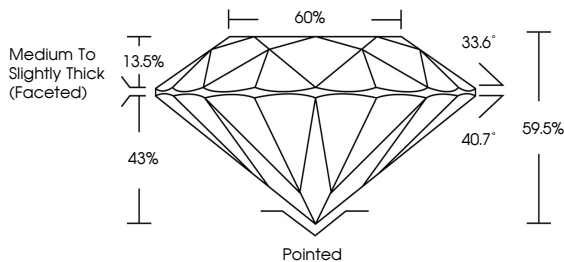

PROPORTIONS