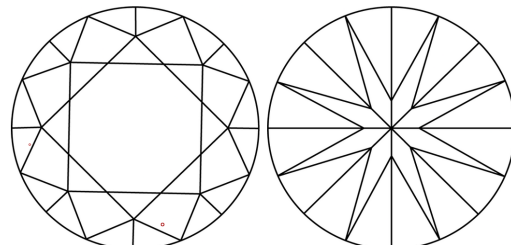

April 15, 2026
IGI Report Number **LG788686072**
Description **LABORATORY GROWN DIAMOND**
Shape and Cutting Style **ROUND BRILLIANT**
Measurements **8.79 - 8.81 X 5.37 MM**

GRADING RESULTS
Carat Weight **2.55 CARATS**
Color Grade **E**
Clarity Grade **VS 1**
Cut Grade **IDEAL**

PROPORTIONS

CLARITY CHARACTERISTICS

KEY TO SYMBOLS
Red symbols indicate internal characteristics.
Green symbols indicate external characteristics.

COLOR

D	E	F	G	H	I	J	Faint	Very Light	Light
---	---	---	---	---	---	---	-------	------------	-------