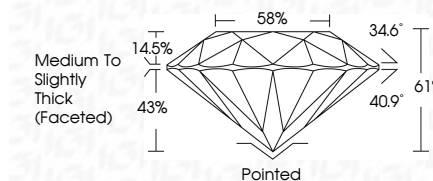

ELECTRONIC COPY

LG788686072
Report verification at igi.org

April 15, 2026
IGI Report Number **LG788686072**
Description **LABORATORY GROWN DIAMOND**
Shape and Cutting Style **ROUND BRILLIANT**
Measurements **8.79 - 8.81 X 5.37 MM**

GRADING RESULTS
Carat Weight **2.55 CARATS**
Color Grade **E**
Clarity Grade **VS 1**
Cut Grade **IDEAL**

Sample Image Used

ADDITIONAL GRADING INFORMATION
Polish **EXCELLENT**
Symmetry **EXCELLENT**
Fluorescence **NONE**
Inscription(s) **IGI LG788686072**
Comments: This Laboratory Grown Diamond was created by Chemical Vapor Deposition (CVD) growth process. Type IIa

April 15, 2026
IGI Report No LG788686072
ROUND BRILLIANT
8.79 - 8.81 X 5.37 MM
2.55 CARATS
Color Grade **E**
Clarity Grade **VS 1**
Cut Grade **IDEAL**
Depth **61%**
Table **58%**
Medium To Slightly Thick (Faceted)
Culet **Pointed**
Polish **EXCELLENT**
Symmetry **EXCELLENT**
Fluorescence **NONE**
Inscription(s) **IGI LG788686072**
Comments: This Laboratory Grown Diamond was created by Chemical Vapor Deposition (CVD) growth process. Type IIa

April 15, 2026
IGI Report Number **LG788686072**
Description **LABORATORY GROWN DIAMOND**
Shape and Cutting Style **ROUND BRILLIANT**
Measurements **8.79 - 8.81 X 5.37 MM**

GRADING RESULTS
Carat Weight **2.55 CARATS**
Color Grade **E**
Clarity Grade **VS 1**
Cut Grade **IDEAL**