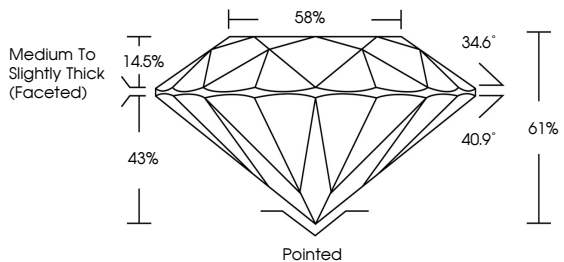

PROPORTIONS