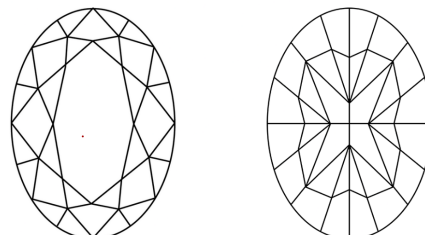

April 17, 2026
IGI Report Number **LG788683864**
Description **LABORATORY GROWN DIAMOND**
Shape and Cutting Style **OVAL MODIFIED BRILLIANT**
Measurements **9.90 X 6.87 X 3.95 MM**

GRADING RESULTS
Carat Weight **1.92 CARAT**
Color Grade **FANCY VIVID PINK**
Clarity Grade **VVS 1**

PROPORTIONS

Sample Image Used

CLARITY CHARACTERISTICS

KEY TO SYMBOLS

Red symbols indicate internal characteristics.
Green symbols indicate external characteristics.

COLOR

D E F G H I J Faint Very Light Light