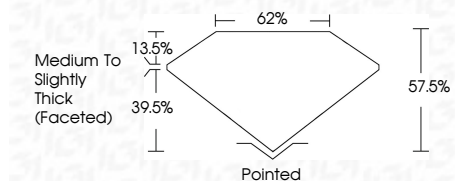

ELECTRONIC COPY

LG788683864
Report verification at igi.org

April 17, 2026
IGI Report Number **LG788683864**
Description **LABORATORY GROWN DIAMOND**
Shape and Cutting Style **OVAL MODIFIED BRILLIANT**
Measurements **9.90 X 6.87 X 3.95 MM**

GRADING RESULTS
Carat Weight **1.92 CARAT**
Color Grade **FANCY VIVID PINK**
Clarity Grade **VVS 1**

ADDITIONAL GRADING INFORMATION
Polish **EXCELLENT**
Symmetry **EXCELLENT**
Fluorescence **SLIGHT**
Inscription(s) **IGI LG788683864**
Comments: This Laboratory Grown Diamond was created by Chemical Vapor Deposition (CVD) growth process. Indications of post-growth treatment.

April 17, 2026
IGI Report No LG788683864
OVAL MODIFIED BRILLIANT
1.92 CARAT
FANCY VIVID PINK
VVS 1
9.90 X 6.87 X 3.95 MM
9.90 X 6.87 X 3.95 MM
Color Grade
FANCY VIVID PINK
Clarity Grade
VVS 1
Depth
39.5%
Table
62%
Medium to Slightly Thick (Faceted)
Pointed
EXCELLENT
EXCELLENT
SLIGHT
IGI LG788683864
Comments: This Laboratory Grown Diamond was created by Chemical Vapor Deposition (CVD) growth process. Indications of post-growth treatment.

April 17, 2026
IGI Report Number **LG788683864**
Description **LABORATORY GROWN DIAMOND**
Shape and Cutting Style **OVAL MODIFIED BRILLIANT**
Measurements **9.90 X 6.87 X 3.95 MM**

GRADING RESULTS
Carat Weight **1.92 CARAT**
Color Grade **FANCY VIVID PINK**
Clarity Grade **VVS 1**