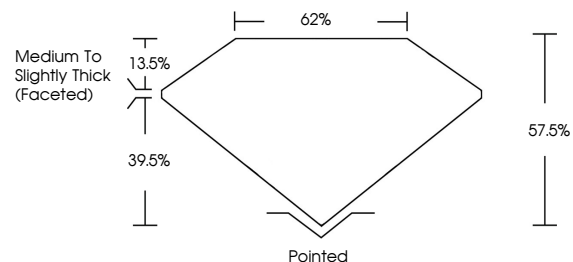

GRADING RESULTS
Carat Weight **1.92 CARAT**
Color Grade **FANCY VIVID PINK**
Clarity Grade **VVS 1**

ADDITIONAL GRADING INFORMATION
Polish **EXCELLENT**
Symmetry **EXCELLENT**
Fluorescence **SLIGHT**
Inscription(s) **IGI LG788683864**
Comments: This Laboratory Grown Diamond was created by Chemical Vapor Deposition (CVD) growth process. Indications of post-growth treatment.

April 17, 2026
IGI Report No LG788683864
OVAL MODIFIED BRILLIANT
1.92 CARAT
FANCY VIVID PINK
VVS 1
9.90 X 6.87 X 3.95 MM
9.90 X 6.87 X 3.95 MM
Color Grade
FANCY VIVID PINK
Clarity Grade
VVS 1
Depth
39.5%
Table
62%
Medium to Slightly Thick (Faceted)
Pointed
EXCELLENT
EXCELLENT
SLIGHT
IGI LG788683864
Comments: This Laboratory Grown Diamond was created by Chemical Vapor Deposition (CVD) growth process. Indications of post-growth treatment.

April 17, 2026
IGI Report Number **LG788683864**
Description **LABORATORY GROWN DIAMOND**
Shape and Cutting Style **OVAL MODIFIED BRILLIANT**
Measurements **9.90 X 6.87 X 3.95 MM**

GRADING RESULTS
Carat Weight **1.92 CARAT**
Color Grade **FANCY VIVID PINK**
Clarity Grade **VVS 1**

PROPORTIONS

Sample Image Used

CLARITY CHARACTERISTICS

KEY TO SYMBOLS

Red symbols indicate internal characteristics.
Green symbols indicate external characteristics.

COLOR

D E F G H I J Faint Very Light Light