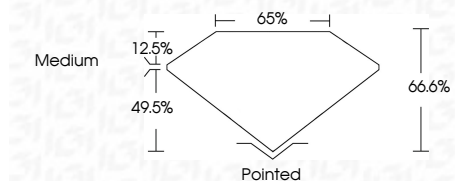

Measurements **7.68 X 5.89 X 3.92 MM**

GRADING RESULTS

Carat Weight **1.52 CARAT**
Color Grade **E**
Clarity Grade **VS 1**

ADDITIONAL GRADING INFORMATION

Polish **EXCELLENT**
Symmetry **EXCELLENT**
Fluorescence **NONE**
Inscription(s) **IGI LG788680129**
Comments: This Laboratory Grown Diamond was created by Chemical Vapor Deposition (CVD) growth process. Type IIa

April 11, 2026
IGI Report No LG788680129
CUT CORNERED RECT. MODIFIED BRILLIANT
7.68 X 5.89 X 3.92 MM
1.52 CARAT
E
VS 1
66.6%
65%
Medium
Pointed
EXCELLENT
EXCELLENT
NONE
IGI LG788680129
Comments: This Laboratory Grown Diamond was created by Chemical Vapor Deposition (CVD) growth process. Type IIa

LABORATORY GROWN DIAMOND REPORT

April 11, 2026
IGI Report Number **LG788680129**
Description **LABORATORY GROWN DIAMOND**
Shape and Cutting Style **CUT CORNERED RECTANGULAR
MODIFIED BRILLIANT**
Measurements **7.68 X 5.89 X 3.92 MM**

GRADING RESULTS

Carat Weight **1.52 CARAT**
Color Grade **E**
Clarity Grade **VS 1**

ADDITIONAL GRADING INFORMATION

Polish **EXCELLENT**
Symmetry **EXCELLENT**
Fluorescence **NONE**
Inscription(s) **IGI LG788680129**