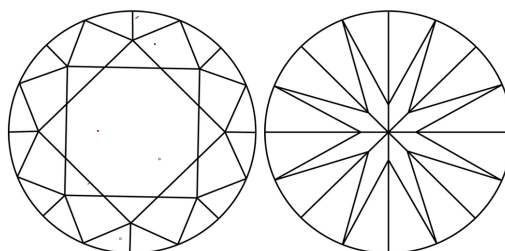

CLARITY CHARACTERISTICS

KEY TO SYMBOLS

Red symbols indicate internal characteristics.
Green symbols indicate external characteristics.