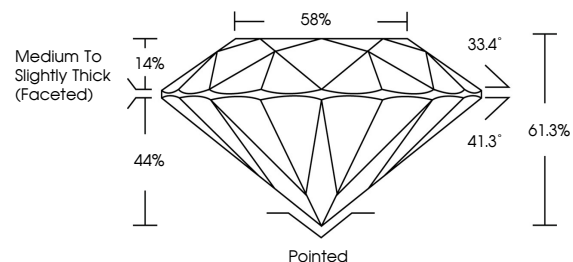

ELECTRONIC COPY

LG788662761
Report verification at igi.org

April 2, 2026
IGI Report Number **LG788662761**
Description **LABORATORY GROWN DIAMOND**
Shape and Cutting Style **ROUND BRILLIANT**
Measurements **7.39 - 7.43 X 4.55 MM**

LABORATORY GROWN DIAMOND REPORT

April 2, 2026
IGI Report Number **LG788662761**
Description **LABORATORY GROWN DIAMOND**
Shape and Cutting Style **ROUND BRILLIANT**
Measurements **7.39 - 7.43 X 4.55 MM**

GRADING RESULTS

Carat Weight **1.52 CARAT**
Color Grade **D**
Clarity Grade **VS 1**
Cut Grade **IDEAL**

ADDITIONAL GRADING INFORMATION

Polish **EXCELLENT**
Symmetry **EXCELLENT**
Fluorescence **NONE**
Inscription(s) **IGI LG788662761**

Comments: This Laboratory Grown Diamond was created by Chemical Vapor Deposition (CVD) growth process. Type IIa

PROPORTIONS

CLARITY CHARACTERISTICS

KEY TO SYMBOLS

Red symbols indicate internal characteristics.
Green symbols indicate external characteristics.