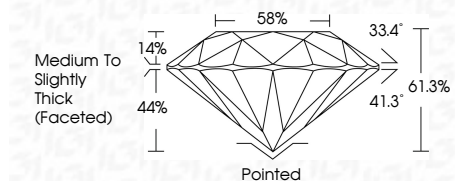

ELECTRONIC COPY

LG788662761
Report verification at igi.org

April 2, 2026
IGI Report Number **LG788662761**
Description **LABORATORY GROWN DIAMOND**
Shape and Cutting Style **ROUND BRILLIANT**
Measurements **7.39 - 7.43 X 4.55 MM**

GRADING RESULTS

Carat Weight **1.52 CARAT**
Color Grade **D**
Clarity Grade **VS 1**
Cut Grade **IDEAL**

ADDITIONAL GRADING INFORMATION

Polish **EXCELLENT**
Symmetry **EXCELLENT**
Fluorescence **NONE**
Inscription(s) **IGI LG788662761**
Comments: This Laboratory Grown Diamond was created by Chemical Vapor Deposition (CVD) growth process. Type IIa

April 2, 2026
IGI Report No LG788662761
ROUND BRILLIANT
7.39 - 7.43 X 4.55 MM
1.52 CARAT
D
VS 1
IDEAL
61.3%
58%
Medium To Slightly Thick (Faceted)
Pointed
EXCELLENT
EXCELLENT
NONE
IGI LG788662761
Comments: This Laboratory Grown Diamond was created by Chemical Vapor Deposition (CVD) growth process. Type IIa

LABORATORY GROWN DIAMOND REPORT

April 2, 2026
IGI Report Number **LG788662761**
Description **LABORATORY GROWN DIAMOND**
Shape and Cutting Style **ROUND BRILLIANT**
Measurements **7.39 - 7.43 X 4.55 MM**