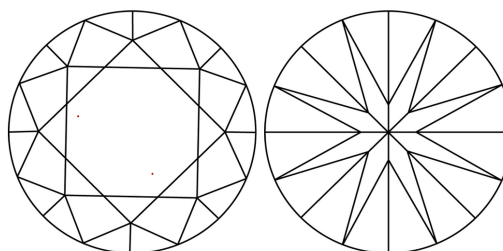

April 6, 2026
IGI Report Number **LG788660794**
Description **LABORATORY GROWN DIAMOND**
Shape and Cutting Style **ROUND BRILLIANT**
Measurements **7.39 - 7.45 X 4.64 MM**

GRADING RESULTS
Carat Weight **1.58 CARAT**
Color Grade **D**
Clarity Grade **VVS 2**
Cut Grade **IDEAL**

PROPORTIONS

CLARITY CHARACTERISTICS

KEY TO SYMBOLS

Red symbols indicate internal characteristics.
Green symbols indicate external characteristics.

Sample Image Used

COLOR

D E F G H I J Faint Very Light Light