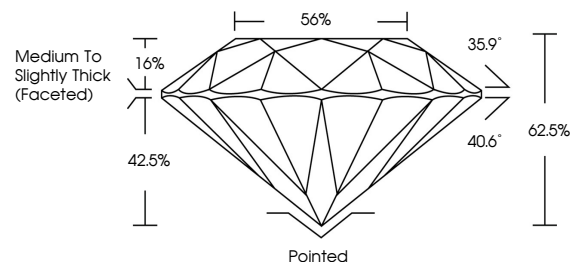

GRADING RESULTS
Carat Weight **1.58 CARAT**
Color Grade **D**
Clarity Grade **VVS 2**
Cut Grade **IDEAL**

ADDITIONAL GRADING INFORMATION
Polish **EXCELLENT**
Symmetry **EXCELLENT**
Fluorescence **NONE**
Inscription(s) **IGI LG788660794**
Comments: This Laboratory Grown Diamond was created by Chemical Vapor Deposition (CVD) growth process. Type IIa

April 6, 2026
IGI Report No LG788660794
ROUND BRILLIANT
1.58 CARAT
Color Grade **D**
Clarity Grade **VVS 2**
Cut Grade **IDEAL**
Depth **62.5%**
Table **56%**
Crown Thickness (Faceted) **1.6%**
Crown Angle **35.9°**
Pavilion Angle **40.6°**
Total Depth **62.5%**
Cut **Pointed**
Polish **EXCELLENT**
Symmetry **EXCELLENT**
Fluorescence **NONE**
Inscription(s) **IGI LG788660794**
Comments: This Laboratory Grown Diamond was created by Chemical Vapor Deposition (CVD) growth process. Type IIa

April 6, 2026
IGI Report Number **LG788660794**
Description **LABORATORY GROWN DIAMOND**
Shape and Cutting Style **ROUND BRILLIANT**
Measurements **7.39 - 7.45 X 4.64 MM**

GRADING RESULTS
Carat Weight **1.58 CARAT**
Color Grade **D**
Clarity Grade **VVS 2**
Cut Grade **IDEAL**

PROPORTIONS

CLARITY CHARACTERISTICS

KEY TO SYMBOLS

Red symbols indicate internal characteristics.
Green symbols indicate external characteristics.

Sample Image Used

COLOR

D E F G H I J Faint Very Light Light