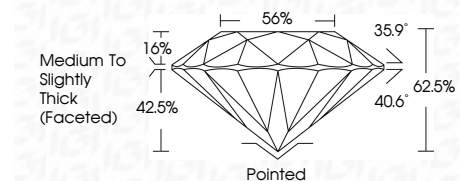

ELECTRONIC COPY

LG788660794
Report verification at igi.org

April 6, 2026
IGI Report Number **LG788660794**
Description **LABORATORY GROWN DIAMOND**
Shape and Cutting Style **ROUND BRILLIANT**
Measurements **7.39 - 7.45 X 4.64 MM**

GRADING RESULTS
Carat Weight **1.58 CARAT**
Color Grade **D**
Clarity Grade **VVS 2**
Cut Grade **IDEAL**

ADDITIONAL GRADING INFORMATION
Polish **EXCELLENT**
Symmetry **EXCELLENT**
Fluorescence **NONE**
Inscription(s) **IGI LG788660794**
Comments: This Laboratory Grown Diamond was created by Chemical Vapor Deposition (CVD) growth process. Type IIa

April 6, 2026
IGI Report No LG788660794
ROUND BRILLIANT
1.58 CARAT
Color Grade **D**
Clarity Grade **VVS 2**
Cut Grade **IDEAL**
Depth **62.5%**
Table **56%**
Crown Thickness (Faceted) **1.6%**
Crown Angle **35.9°**
Pavilion Angle **40.6°**
Total Depth **62.5%**
Cut **Pointed**
Polish **EXCELLENT**
Symmetry **EXCELLENT**
Fluorescence **NONE**
Inscription(s) **IGI LG788660794**
Comments: This Laboratory Grown Diamond was created by Chemical Vapor Deposition (CVD) growth process. Type IIa

April 6, 2026
IGI Report Number **LG788660794**
Description **LABORATORY GROWN DIAMOND**
Shape and Cutting Style **ROUND BRILLIANT**
Measurements **7.39 - 7.45 X 4.64 MM**

GRADING RESULTS
Carat Weight **1.58 CARAT**
Color Grade **D**
Clarity Grade **VVS 2**
Cut Grade **IDEAL**