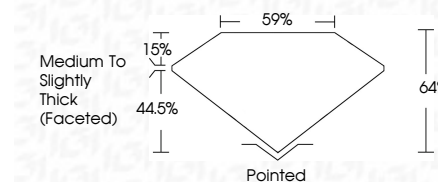

ELECTRONIC COPY

LG788659740
Report verification at igi.org

April 7, 2026
IGI Report Number **LG788659740**
Description **LABORATORY GROWN DIAMOND**
Shape and Cutting Style **MARQUISE BRILLIANT**
Measurements **10.58 X 5.31 X 3.40 MM**

GRADING RESULTS
Carat Weight **1.10 CARAT**
Color Grade **D**
Clarity Grade **VVS 2**

ADDITIONAL GRADING INFORMATION
Polish **EXCELLENT**
Symmetry **EXCELLENT**
Fluorescence **NONE**
Inscription(s) **IGI LG788659740**
Comments: This Laboratory Grown Diamond was created by Chemical Vapor Deposition (CVD) growth process. Type IIa

April 7, 2026
IGI Report No **LG788659740**
MARQUISE BRILLIANT
10.58 X 5.31 X 3.40 MM
1.10 CARAT
Color Grade **D**
Clarity Grade **VVS 2**
Depth **64%**
Table **64%**
Girdle **Medium to Slightly Thick (Faceted)**
Culet **Pointed**
Polish **EXCELLENT**
Symmetry **EXCELLENT**
Fluorescence **NONE**
Inscription(s) **IGI LG788659740**
Comments: This Laboratory Grown Diamond was created by Chemical Vapor Deposition (CVD) growth process. Type IIa

GRADING RESULTS
Carat Weight **1.10 CARAT**
Color Grade **D**
Clarity Grade **VVS 2**

ADDITIONAL GRADING INFORMATION
Polish **EXCELLENT**
Symmetry **EXCELLENT**
Fluorescence **NONE**
Inscription(s) **IGI LG788659740**