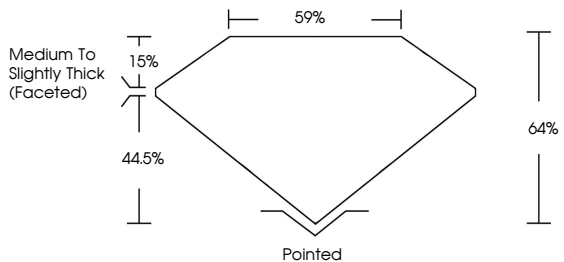

PROPORTIONS