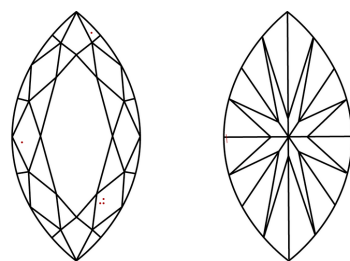

LABORATORY GROWN DIAMOND REPORT

April 7, 2026
IGI Report Number **LG788659740**
Description **LABORATORY GROWN DIAMOND**
Shape and Cutting Style **MARQUISE BRILLIANT**
Measurements **10.58 X 5.31 X 3.40 MM**

GRADING RESULTS
Carat Weight **1.10 CARAT**
Color Grade **D**
Clarity Grade **VVS 2**

ADDITIONAL GRADING INFORMATION
Polish **EXCELLENT**
Symmetry **EXCELLENT**
Fluorescence **NONE**
Inscription(s) **IGI LG788659740**

Comments: This Laboratory Grown Diamond was created by Chemical Vapor Deposition (CVD) growth process. Type IIa

PROPORTIONS

CLARITY CHARACTERISTICS

KEY TO SYMBOLS
Red symbols indicate internal characteristics.
Green symbols indicate external characteristics.