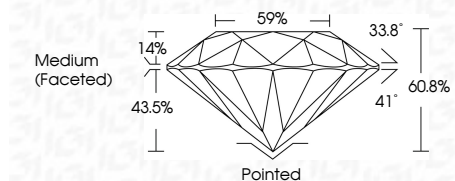

**ELECTRONIC COPY**

LG788651528  
Report verification at igi.org

April 1, 2026  
IGI Report Number **LG788651528**  
Description **LABORATORY GROWN DIAMOND**  
Shape and Cutting Style **ROUND BRILLIANT**  
Measurements **8.19 - 8.23 X 4.98 MM**  
**GRADING RESULTS**  
Carat Weight **2.05 CARATS**  
Color Grade **D**  
Clarity Grade **VVS 2**  
Cut Grade **IDEAL**

April 1, 2026  
IGI Report Number **LG788651528**  
Description **LABORATORY GROWN DIAMOND**  
Shape and Cutting Style **ROUND BRILLIANT**  
Measurements **8.19 - 8.23 X 4.98 MM**

**GRADING RESULTS**

Carat Weight **2.05 CARATS**  
Color Grade **D**  
Clarity Grade **VVS 2**  
Cut Grade **IDEAL**

**PROPORTIONS**

Sample Image Used

**CLARITY CHARACTERISTICS**

**KEY TO SYMBOLS**

Red symbols indicate internal characteristics.  
Green symbols indicate external characteristics.

**COLOR**

D E F G H I J Faint Very Light Light

**CLARITY**

FL	IF	VVS <sup>1-2</sup>	VS <sup>1-2</sup>	SI <sup>1-2</sup>	I <sup>1-3</sup>
Flawless	Internally Flawless	Very Very Slightly Included	Very Slightly Included	Slightly Included	Included

**ADDITIONAL GRADING INFORMATION**