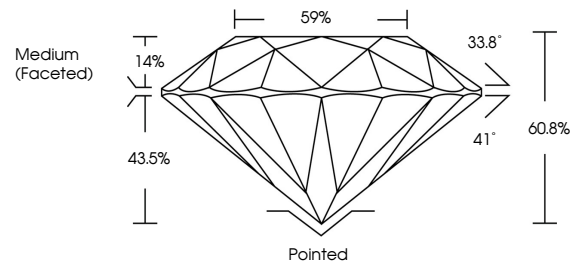

**ELECTRONIC COPY**

LG788651528  
Report verification at igi.org

April 1, 2026  
IGI Report Number **LG788651528**  
Description **LABORATORY GROWN DIAMOND**  
Shape and Cutting Style **ROUND BRILLIANT**  
Measurements **8.19 - 8.23 X 4.98 MM**  
**GRADING RESULTS**  
Carat Weight **2.05 CARATS**  
Color Grade **D**  
Clarity Grade **VVS 2**  
Cut Grade **IDEAL**

April 1, 2026  
IGI Report Number **LG788651528**  
Description **LABORATORY GROWN DIAMOND**  
Shape and Cutting Style **ROUND BRILLIANT**  
Measurements **8.19 - 8.23 X 4.98 MM**

**GRADING RESULTS**

Carat Weight **2.05 CARATS**  
Color Grade **D**  
Clarity Grade **VVS 2**  
Cut Grade **IDEAL**

**PROPORTIONS**

Sample Image Used

**CLARITY CHARACTERISTICS**

**KEY TO SYMBOLS**

Red symbols indicate internal characteristics.  
Green symbols indicate external characteristics.

**COLOR**

D E F G H I J Faint Very Light Light