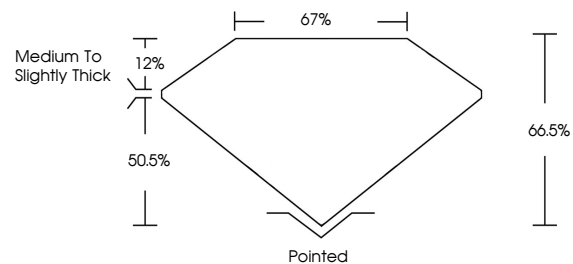

April 7, 2026
IGI Report No **LG788648584**
CUT CORNERED RECT. MODIFIED BRILLIANT
Carat Weight **4.63 CARATS**
Color Grade **FANCY VIVID YELLOW**
Clarity Grade **VS 2**
Depth **50.5%**
Table **12%**
Girdle **Medium to Slightly Thick**
Culet **Pointed**
Polish **EXCELLENT**
Symmetry **EXCELLENT**
Fluorescence **NONE**
Inscription(s) **IGI LG788648584**
Comments: This Laboratory Grown Diamond was created by Chemical Vapor Deposition (CVD) growth process.

GRADING RESULTS

Carat Weight **4.63 CARATS**
Color Grade **FANCY VIVID YELLOW**
Clarity Grade **VS 2**

ADDITIONAL GRADING INFORMATION

Polish **EXCELLENT**
Symmetry **EXCELLENT**
Fluorescence **NONE**
Inscription(s) **IGI LG788648584**

Comments: This Laboratory Grown Diamond was created by Chemical Vapor Deposition (CVD) growth process.

PROPORTIONS

CLARITY CHARACTERISTICS

KEY TO SYMBOLS

Red symbols indicate internal characteristics.
Green symbols indicate external characteristics.