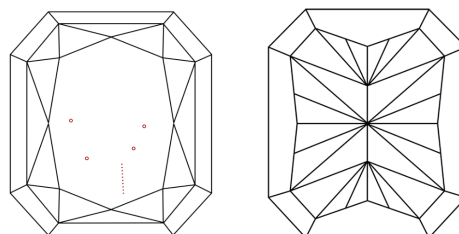

CLARITY CHARACTERISTICS

KEY TO SYMBOLS

Red symbols indicate internal characteristics.
Green symbols indicate external characteristics.