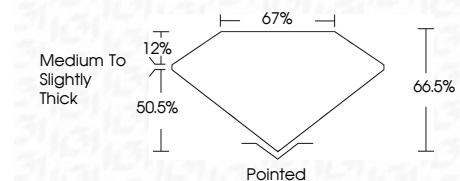

ELECTRONIC COPY

LG788648584
Report verification at igi.org

April 7, 2026
IGI Report Number **LG788648584**
Description **LABORATORY GROWN DIAMOND**
Shape and Cutting Style **CUT CORNERED
RECTANGULAR MODIFIED
BRILLIANT**
Measurements **11.68 X 8.19 X 5.45 MM**

GRADING RESULTS

Carat Weight **4.63 CARATS**
Color Grade **FANCY VIVID YELLOW**
Clarity Grade **VS 2**

ADDITIONAL GRADING INFORMATION

Polish **EXCELLENT**
Symmetry **EXCELLENT**
Fluorescence **NONE**
Inscription(s) **IGI LG788648584**
Comments: This Laboratory Grown Diamond was created by Chemical Vapor Deposition (CVD) growth process.

April 7, 2026
IGI Report No **LG788648584**
CUT CORNERED RECT. MODIFIED BRILLIANT
Carat Weight **4.63 CARATS**
Color Grade **FANCY VIVID YELLOW**
Clarity Grade **VS 2**
Depth **50.5%**
Table **12%**
Girdle **Medium to Slightly Thick**
Culet **Pointed**
Polish **EXCELLENT**
Symmetry **EXCELLENT**
Fluorescence **NONE**
Inscription(s) **IGI LG788648584**
Comments: This Laboratory Grown Diamond was created by Chemical Vapor Deposition (CVD) growth process.

GRADING RESULTS

Carat Weight **4.63 CARATS**
Color Grade **FANCY VIVID YELLOW**
Clarity Grade **VS 2**

ADDITIONAL GRADING INFORMATION

Polish **EXCELLENT**
Symmetry **EXCELLENT**
Fluorescence **NONE**
Inscription(s) **IGI LG788648584**