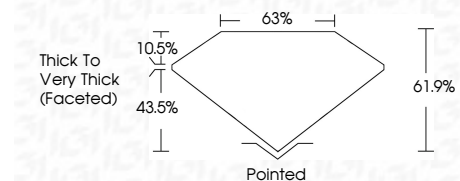

ELECTRONIC COPY

LG788645388
Report verification at igi.org

May 19, 2026
IGI Report Number **LG788645388**
Description **LABORATORY GROWN DIAMOND**
Shape and Cutting Style **PEAR MODIFIED BRILLIANT**
Measurements **12.43 X 7.46 X 4.62 MM**

GRADING RESULTS
Carat Weight **3.04 CARATS**
Color Grade **FANCY VIVID PINK**
Clarity Grade **VS 1**

ADDITIONAL GRADING INFORMATION
Polish **EXCELLENT**
Symmetry **EXCELLENT**
Fluorescence **SLIGHT**
Inscription(s) **IGI LG788645388**
Comments: This Laboratory Grown Diamond was created by Chemical Vapor Deposition (CVD) growth process. Indications of post-growth treatment.

May 19, 2026
IGI Report No LG788645388
PEAR MODIFIED BRILLIANT
12.43 X 7.46 X 4.62 MM
3.04 CARATS
FANCY VIVID PINK
VS 1
61.9%
63%
Thick to Very Thick (Faceted)
Pointed
EXCELLENT
EXCELLENT
SLIGHT
IGI LG788645388

GRADING RESULTS
Carat Weight **3.04 CARATS**
Color Grade **FANCY VIVID PINK**
Clarity Grade **VS 1**

ADDITIONAL GRADING INFORMATION
Polish **EXCELLENT**
Symmetry **EXCELLENT**
Fluorescence **SLIGHT**
Inscription(s) **IGI LG788645388**