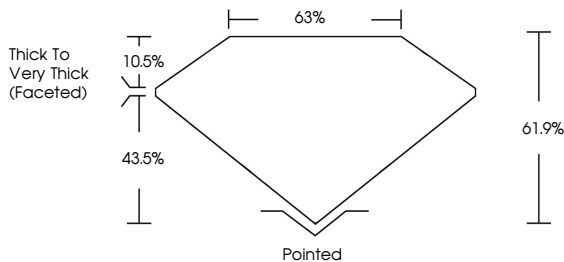

PROPORTIONS