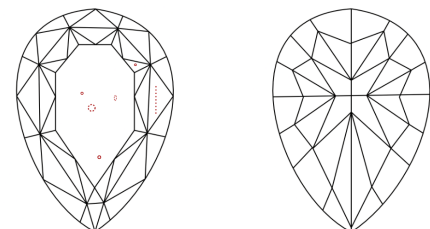

CLARITY CHARACTERISTICS

KEY TO SYMBOLS
Red symbols indicate internal characteristics.
Green symbols indicate external characteristics.