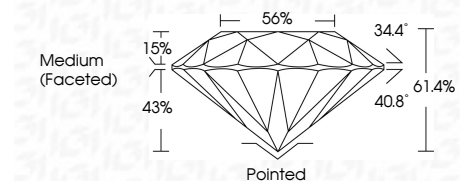

ELECTRONIC COPY

LG788640679
Report verification at igi.org

March 31, 2026
IGI Report Number **LG788640679**
Description **LABORATORY GROWN DIAMOND**
Shape and Cutting Style **ROUND BRILLIANT**
Measurements **8.16 - 8.19 X 5.02 MM**

GRADING RESULTS
Carat Weight **2.05 CARATS**
Color Grade **E**
Clarity Grade **VVS 2**
Cut Grade **IDEAL**

ADDITIONAL GRADING INFORMATION
Polish **EXCELLENT**
Symmetry **EXCELLENT**
Fluorescence **NONE**
Inscription(s) **IGI LG788640679**
Comments: This Laboratory Grown Diamond was created by Chemical Vapor Deposition (CVD) growth process. Type IIa

March 31, 2026
IGI Report No **LG788640679**
ROUND BRILLIANT
8.16 - 8.19 X 5.02 MM
Carat Weight **2.05 CARATS**
Color Grade **E**
Clarity Grade **VVS 2**
Cut Grade **IDEAL**
Depth **61.4%**
Table **15%**
Girdle **Medium (Faceted)**
Culet **Pointed**
Polish **EXCELLENT**
Symmetry **EXCELLENT**
Fluorescence **NONE**
Inscription(s) **IGI LG788640679**
Comments: This Laboratory Grown Diamond was created by Chemical Vapor Deposition (CVD) growth process. Type IIa

GRADING RESULTS
Carat Weight **2.05 CARATS**
Color Grade **E**
Clarity Grade **VVS 2**
Cut Grade **IDEAL**

ADDITIONAL GRADING INFORMATION
Polish **EXCELLENT**
Symmetry **EXCELLENT**
Fluorescence **NONE**
Inscription(s) **IGI LG788640679**