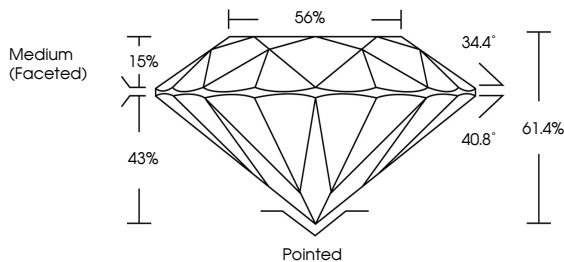

PROPORTIONS