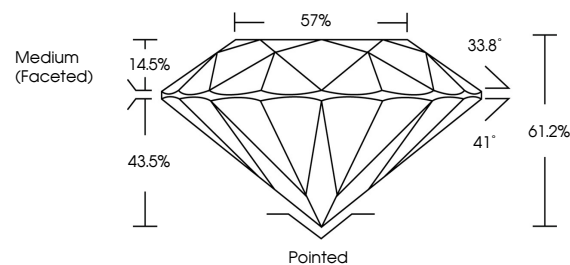

GRADING RESULTS

Carat Weight **2.05 CARATS**
Color Grade **E**
Clarity Grade **VVS 2**
Cut Grade **IDEAL**

ADDITIONAL GRADING INFORMATION

Polish **EXCELLENT**
Symmetry **EXCELLENT**
Fluorescence **NONE**
Inscription(s) **IGI LG788640678**
Comments: This Laboratory Grown Diamond was created by Chemical Vapor Deposition (CVD) growth process. Type IIa

March 31, 2026
IGI Report No **LG788640678**
ROUND BRILLIANT
8.15 - 8.18 X 5.00 MM
Carat Weight **2.05 CARATS**
Color Grade **E**
Clarity Grade **VVS 2**
Cut Grade **IDEAL**
Depth **61.2%**
Table **57%**
Girdle **Medium (Faceted)**
Culet **Pointed**
Polish **EXCELLENT**
Symmetry **EXCELLENT**
Fluorescence **NONE**
Inscriptions(s) **IGI LG788640678**
Comments: This Laboratory Grown Diamond was created by Chemical Vapor Deposition (CVD) growth process. Type IIa

GRADING RESULTS

Carat Weight **2.05 CARATS**
Color Grade **E**
Clarity Grade **VVS 2**
Cut Grade **IDEAL**

ADDITIONAL GRADING INFORMATION

Polish **EXCELLENT**
Symmetry **EXCELLENT**
Fluorescence **NONE**
Inscription(s) **IGI LG788640678**

Comments: This Laboratory Grown Diamond was created by Chemical Vapor Deposition (CVD) growth process. Type IIa

PROPORTIONS

CLARITY CHARACTERISTICS

KEY TO SYMBOLS

Red symbols indicate internal characteristics.
Green symbols indicate external characteristics.