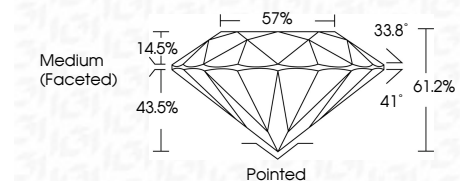

ELECTRONIC COPY

LG788640678
Report verification at igi.org

March 31, 2026
IGI Report Number **LG788640678**
Description **LABORATORY GROWN DIAMOND**
Shape and Cutting Style **ROUND BRILLIANT**
Measurements **8.15 - 8.18 X 5.00 MM**

GRADING RESULTS

Carat Weight **2.05 CARATS**
Color Grade **E**
Clarity Grade **VVS 2**
Cut Grade **IDEAL**

ADDITIONAL GRADING INFORMATION

Polish **EXCELLENT**
Symmetry **EXCELLENT**
Fluorescence **NONE**
Inscription(s) **IGI LG788640678**
Comments: This Laboratory Grown Diamond was created by Chemical Vapor Deposition (CVD) growth process. Type IIa

March 31, 2026
IGI Report No **LG788640678**
ROUND BRILLIANT
8.15 - 8.18 X 5.00 MM
Carat Weight **2.05 CARATS**
Color Grade **E**
Clarity Grade **VVS 2**
Cut Grade **IDEAL**
Depth **61.2%**
Table **57%**
Girdle **Medium (Faceted)**
Culet **Pointed**
Polish **EXCELLENT**
Symmetry **EXCELLENT**
Fluorescence **NONE**
Inscriptions(s) **IGI LG788640678**
Comments: This Laboratory Grown Diamond was created by Chemical Vapor Deposition (CVD) growth process. Type IIa

GRADING RESULTS

Carat Weight **2.05 CARATS**
Color Grade **E**
Clarity Grade **VVS 2**
Cut Grade **IDEAL**

ADDITIONAL GRADING INFORMATION

Polish **EXCELLENT**
Symmetry **EXCELLENT**
Fluorescence **NONE**
Inscription(s) **IGI LG788640678**